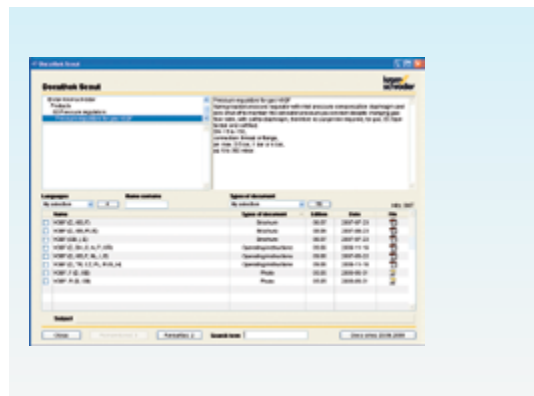

Detailed instructions for use of PartDetective using online help.

Upon request, you can receive information about the product in the Docuthek.

Contact

www.kromschroeder.com → Process Heat → Sales
Elster GmbH
Strothweg 1 · 49504 Lotte (Büren)
Germany
Tel. +49 541 1214-0
info@kromschroeder.com
www.kromschroeder.com

We reserve the right to make technical modifications in the interests of progress.
Copyright © 2016 Elster GmbH
All rights reserved.