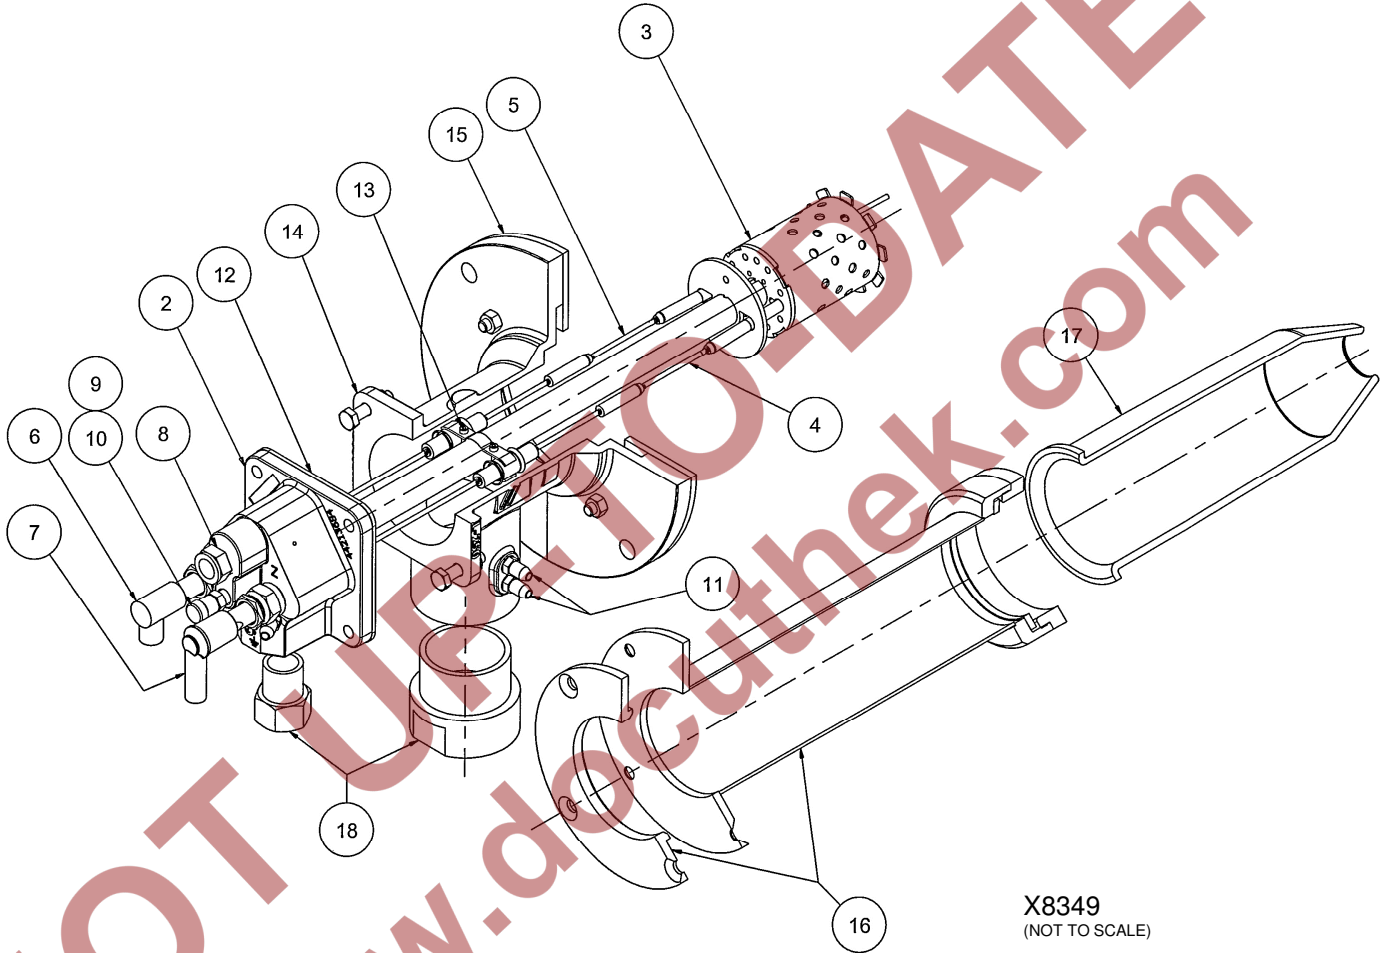

**BIC TLB GAS BURNER  
BIC80T-LB-(H01)**

X8349  
(NOT TO SCALE)

Key No.	Description	<u>BIC80T-LB-0/35</u>	<u>BIC80T-LB-100/135</u>	<u>BIC80T-LB-200/235</u>
1	Burner Assembly	405090	405091	405092
2	Burner Insert Assembly	405100	405101	405102
3	Burner Head Assembly	405109	405110	405111
4	Spark Igniter Assembly	405452x001	405452x002	405452x003
5	Flame Rod Electrode Assembly	405454x001	405454x002	405454x003
6	Plug Cap	54120	54120	54120
7	Plug Cap, Interference -Free	4115308	4115308	4115308
8	Observation Port, 1/2 NPT	12823	12823	12823
9	Gas Flow Adjuster Kit, BR80	74923437	74923437	74923437
10	Sealing Cap, Gas Flow Adjuster	35448671	35448671	35448671
11	Test Nipple, 1/8 NPT	300631	300631	300631
12	Gas Housing Gasket, BR80	35447203	35447203	35447203
13	Electrode Holder Set, BR80	74917275	74917275	74917275
14	Air Housing	405147	405147	405147
15	Mounting Gasket	35448714	35448714	35448714
16	Flange Mounting, TSC80	74956682	N/A	N/A
	Tube Set, Extension	N/A	74970761	74970762
17	Tube Set, TSC80B033-250/35-SI-1500	74920925	74920925	74920925
	Tube Set, TSC80B040-250/35-SI-1500	74919087	74919087	74919087
18	Adapter Set, NPT TO RP	405021	405021	405021