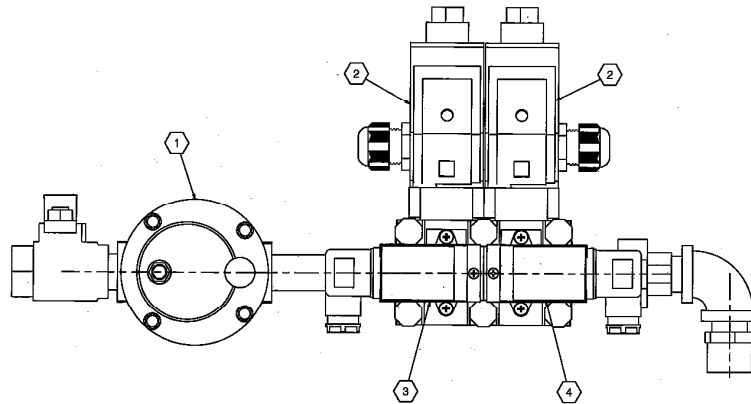

Key No.	Description	PBGII-300D	PBGII-500D	PBGII-750D	PBGII-1000E
13	Air Butterfly Valve	74105875	74105783	74105783	74105793
14	Air IC-40 Actuator	405459x008	405459x008	405459x008	405459x008
15	Manual Valve Kit	406199	406165	406165	406262
16	Actuator Connection Kit	74921674	74921674	74921674	74921674
17	Gas Valve Body Solenoid	88003766	88003766	88003766	88003766
18	Gas Pressure Regulator	88008048	88008048	88008048	88007188
19	Low Gas Pressure Switch	75454583	75454583	75454583	75454583
20	High Gas Pressure Switch	75454586	75454586	75454586	75454586
21	G/K Gas Pressure Regulator	3155176/406298x001	3155176/406298x001	3155128/406298x001	3155128/406298x002
22	Linear Flow Gas Valve	88300666	88300666	88300670	88300670
23	Gas Valve IC-40 Actuator	405459x009	405459x009	405459x009	405459x009
24A	Burner Mounted BCU W/Air Control	88600883	88600883	88600883	88600883
24B	Burner Mounted BCU W/Fuel Only Control	88600985	88600985	88600985	88600985
24C	Remote Mounted BCU W/Air Control	88600983	88600983	88600983	88600983
24D	Remote Mounted BCU W/Fuel Only Control	88600987	88600987	88600987	88600987
	Optional				
	GFK	81935500	81935500	81935500	81937500
	NFPA Shutoff Assy. W/GFK	406344	406344	406344	406344x001

Optional NFPA Gas Manifold

Y8458 Sht.12
(NOT TO SCALE)

Key No.	Description	PBGII-300D	PBGII-500D	PBGII-750D	PBGII-1000E
1	Mesh Filter	81935500	81935500	81935500	81937500
2	Gas Valve Body Solenoid	88003766	88003766	88003766	88003766
3	Low Gas Pressure Switch	75454583	75454583	75454583	75454583
4	High Gas Pressure Switch	75454586	75454586	75454586	75454586

NOTE: Parts listed to be available for 5 years. Items shown in red, to be maintained as spares for 10 years.