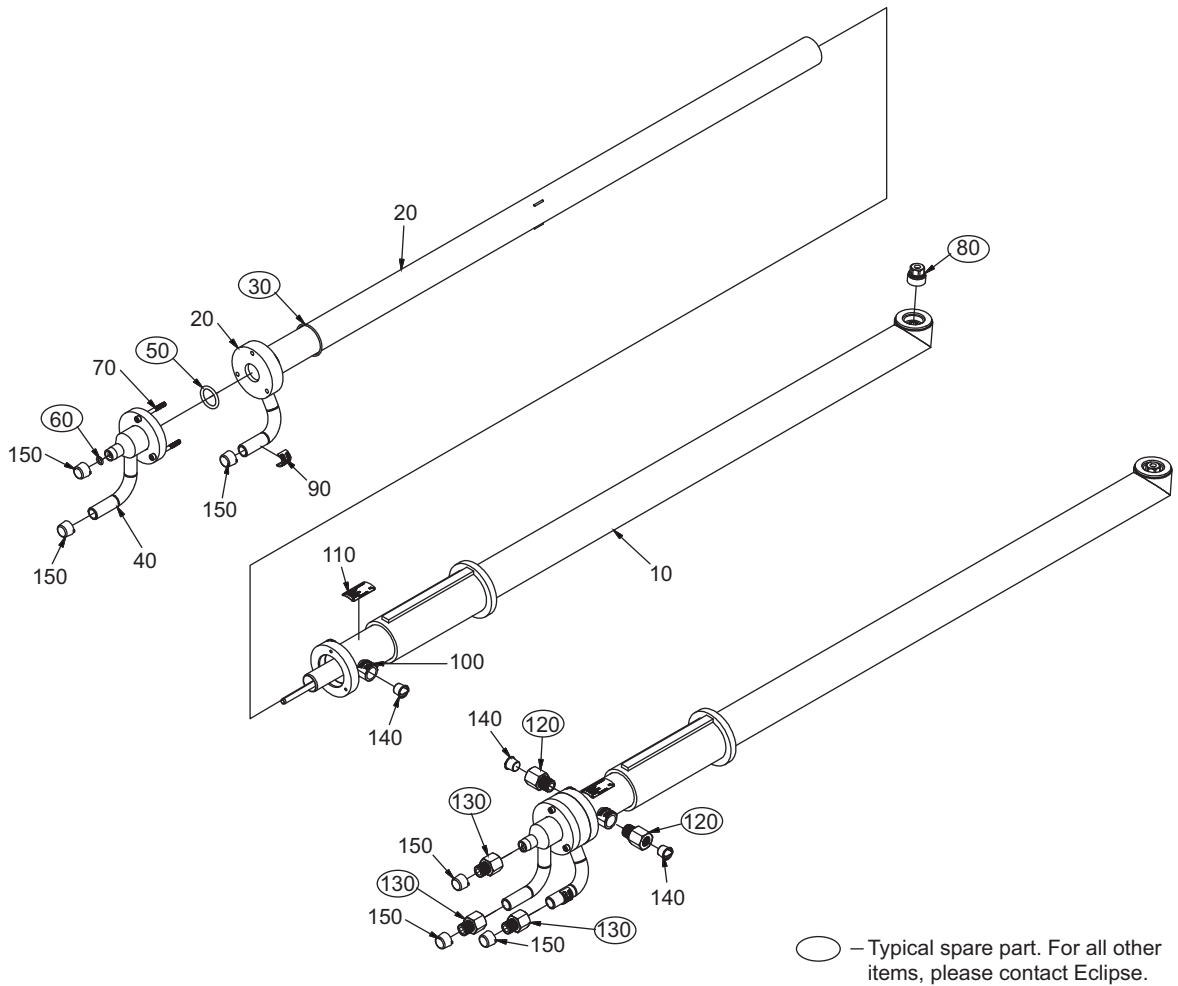

# Eclipse WTPU Burners

Spare Parts List 1141-4

3/4/2015

Version 1.1

Ref	Part Number	Description
30	10032829	O-Ring, 2.112 ID x 0.103 Cross Section
50	10058893	O-Ring, 1.234 ID x 0.139 Cross Section
60	110V	O-Ring, 0.375 ID x 0.103 Cross Section
80	10057651	Nozzle, W2/20/12
80	10057653	Nozzle, W2/24/12
80	10057655	Nozzle, W2/28/12
80	10057657	Nozzle, W2/30/12
120	10033274	Pipe Adapter, 1/2" BSPTF x NPTM
130	10032854	Pipe Adapter, 1/2" NPTF x BSPM
N/S	10021578	Nozzle Pressure Plate