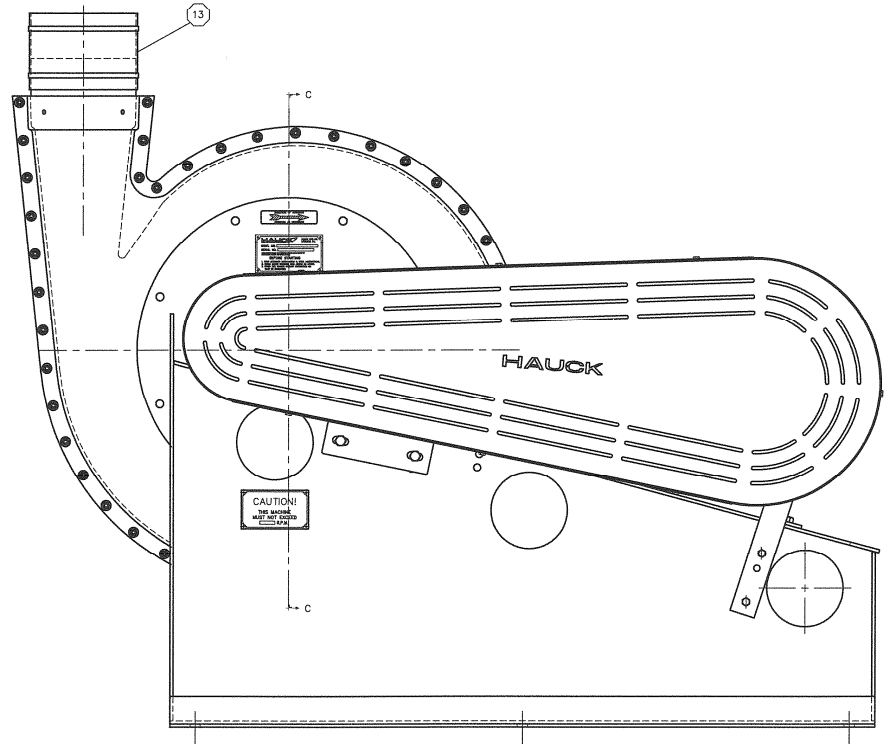

# TURBO BLOWER TBAB SERIES – BELT DRIVE OIL AND GREASE BEARING

Y7306  
(NOT TO SCALE)

NOTE:  
FOR OIL BEARINGS, FILL WITH SAE #10 OIL (NON-DETERGENT)  
FOR GREASE BEARINGS, FILL WITH CHEVRON BRB GREASE  
(3) 1 OZ. CUPSFULL OF GREASE REQ'D FOR EACH DRY BEARING  
FOR AUTOMATIC LUBRICATOR, USE REPLACEMENT CARTRIDGE LISTED BELOW

Key No.	Description
1	Casing Assembly (2 pcs, Front & Rear)
2	Impeller
3	Intake Guard
4	Screw, Intake Guard
5	Washer, Intake Guard
6	Nut, Intake Guard
7	Screw, Casing Mounting
8	Washer, Casing Mounting
9	Nut, Casing Mounting