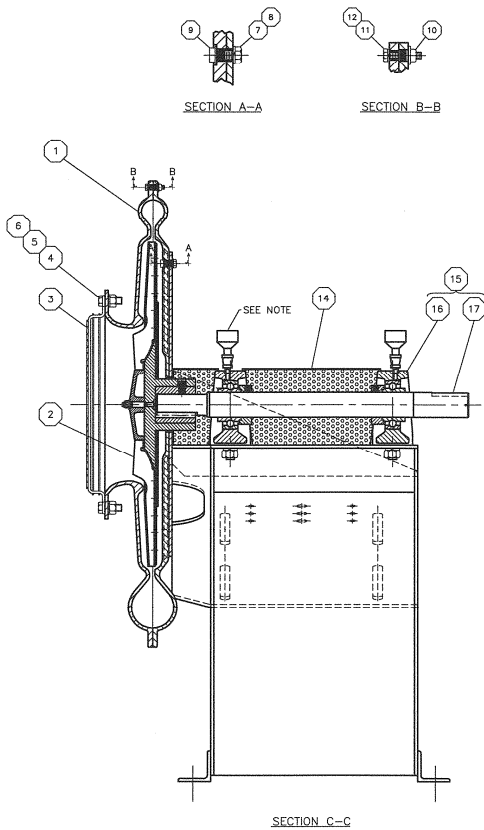

# TURBO BLOWER TBAB SERIES – BELT DRIVE OIL AND GREASE BEARING

Y7306  
(NOT TO SCALE)

NOTE:  
FOR OIL BEARINGS, FILL WITH SAE #10 OIL (NON-DETERGENT)  
FOR GREASE BEARINGS, FILL WITH CHEVRON BRB GREASE  
(3) 1 OZ. CUPSFULL OF GREASE REQ'D FOR EACH DRY BEARING  
FOR AUTOMATIC LUBRICATOR, USE REPLACEMENT CARTRIDGE LISTED BELOW

Key No.	Description
1	Casing Assembly (2 pcs, Front & Rear)
2	Impeller
3	Intake Guard
4	Screw, Intake Guard
5	Washer, Intake Guard
6	Nut, Intake Guard
7	Screw, Casing Mounting
8	Washer, Casing Mounting
9	Nut, Casing Mounting