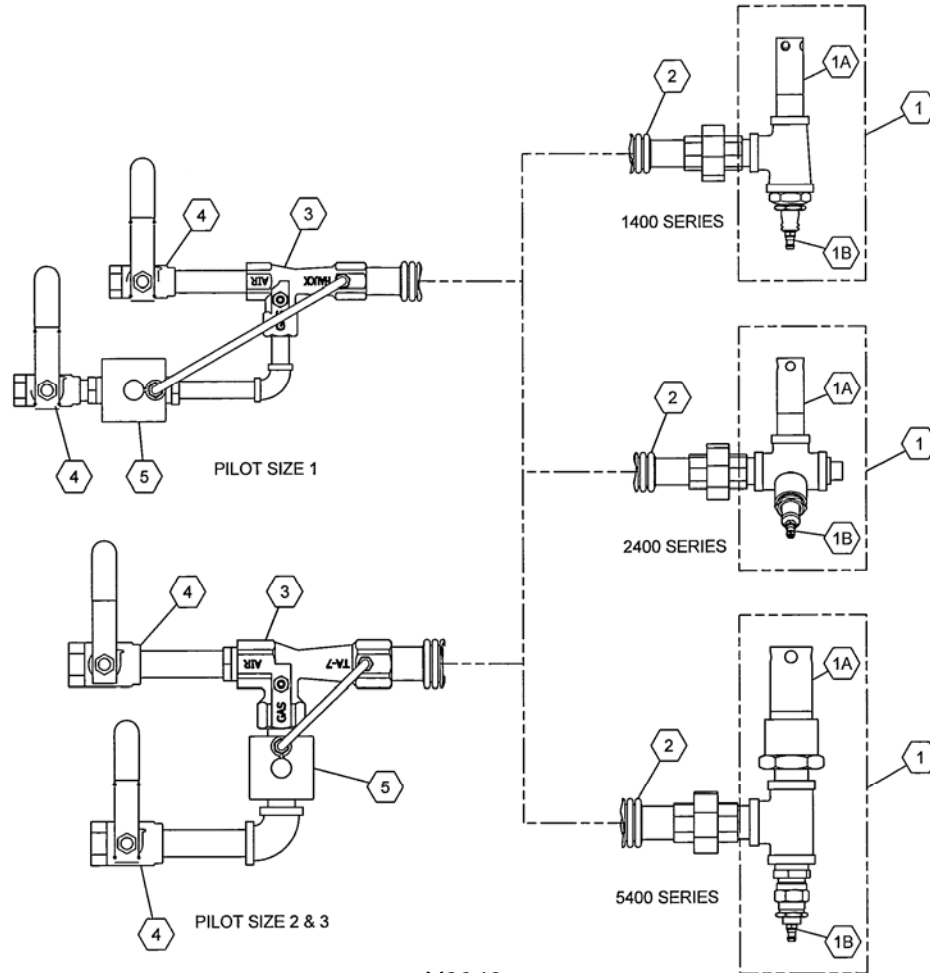

PARTS LIST

IPG GAS PILOT BURNERS WITH SOLENOID VALVES 1400 SERIES – 5400 SERIES

Key No.	Description	Series	Pilot Size			
			1	2	3	
1	Pilot Assembly, A-21	1400	12790		12792	
	Pilot Assembly, NM 200	2400	41177		---	
	Pilot Assembly, A-20	5400	30337		---	
1A	Nozzle Assembly	1400	42905		C	---
		2400	42905		O	30334
		5400	42906		N	32976
1B	Sparkplug Assembly	1400	13283x001		S	---
		2400	41068		U	30333
		5400	13283x003		L	32968x001
			---		T	---
2	Flexible Pipe Nipple	---	14341	H	14342	
			13724	A	13726	
			41693	U	41694	
			54971	C	54971	
			15796	K	15796	
			20433	---	20433	
			---	---	---	
			---	---	---	
			---	---	---	
			---	---	---	
---	---	---				

This page left intentionally blank.

**IPG GAS PILOT BURNERS
LESS SOLENOID VALVES
1400 SERIES – 5400 SERIES**

Y2848
(NOT TO SCALE)

Key No.	Description	Series	Pilot Size		
			1	2	3
1	Pilot Assembly, A-21	1400	12790	C	12792
	Pilot Assembly, NM 200	2400	41177	O	---
	Pilot Assembly, A-20	5400	30337	N	30334
1A	Nozzle Assembly	1400	42905	S	32976
		2400	42905	U	---
		5400	42906	L	30333
1B	Sparkplug Assembly	1400	13283x001	T	32968x001
		2400	41068	---	---
		5400	13283x003	H	32968x002
2	Flexible Pipe Nipple		14341	A	14342
3	Mixer Assembly		13724	U	13726
4	Ball Valve		41693	C	41694
5	Gas Regulator		54971	K	54971