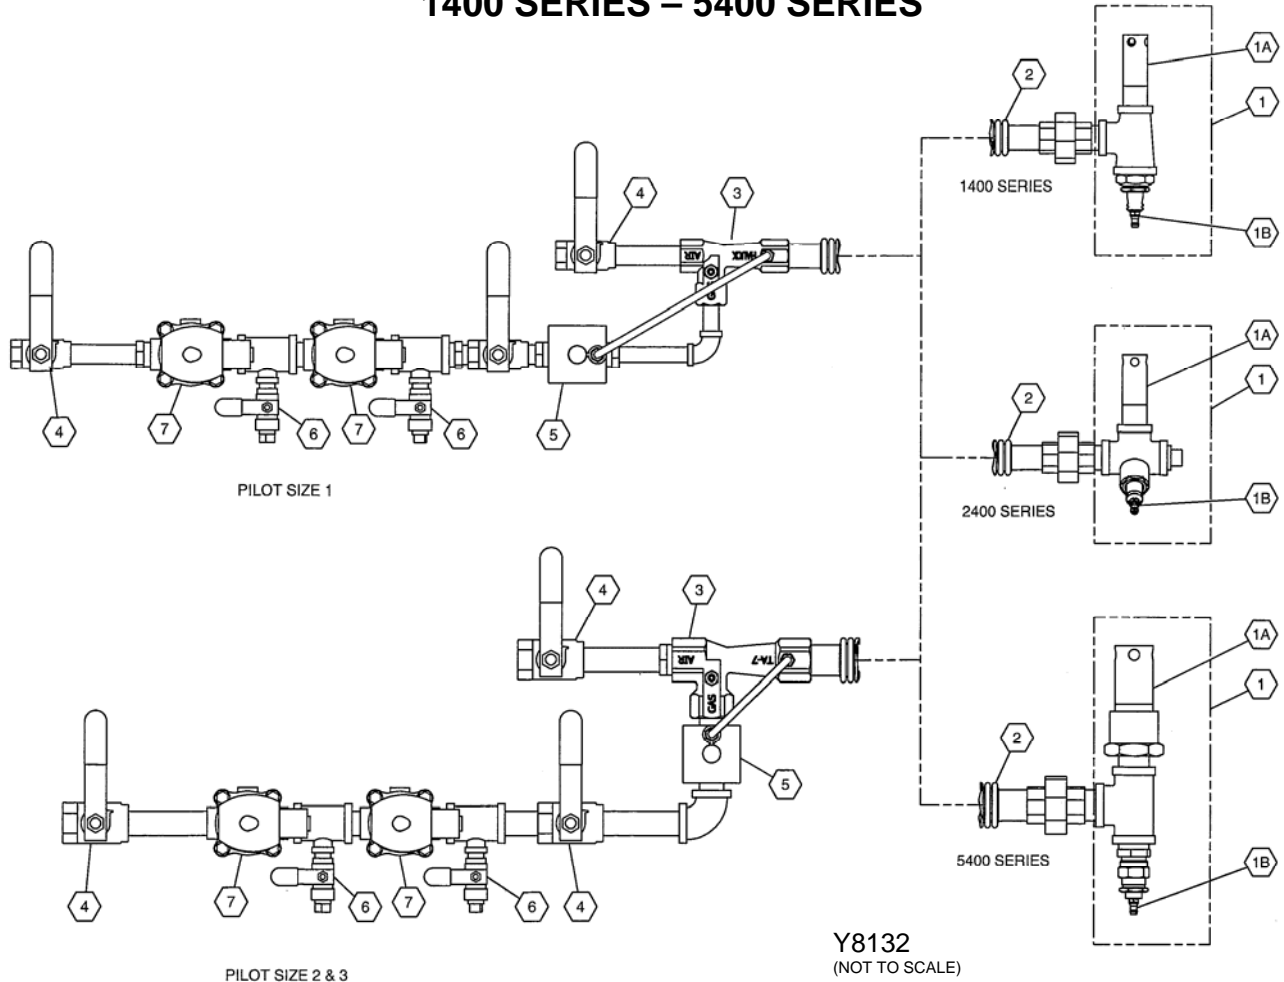

PARTS LIST

IPG GAS PILOT BURNERS WITH SOLENOID VALVES 1400 SERIES – 5400 SERIES

Key No.	Description	Series	Pilot Size			
			1	2	3	
1	Pilot Assembly, A-21	1400	12790		12792	
	Pilot Assembly, NM 200	2400	41177		---	
	Pilot Assembly, A-20	5400	30337		---	
1A	Nozzle Assembly	1400	42905		C	---
		2400	42905		O	30334
		5400	42906		N	32976
1B	Sparkplug Assembly	1400	13283x001		S	---
		2400	41068		U	30333
		5400	13283x003		L	32968x001
			---		T	---
2	Flexible Pipe Nipple	---	14341	H	14342	
			13724	A	13726	
			41693	U	41694	
			54971	C	54971	
			15796	K	15796	
			20433	---	20433	
			---	---	---	
			---	---	---	
			---	---	---	
			---	---	---	
---	---	---				

This page left intentionally blank.

**IPG GAS PILOT BURNERS
LESS SOLENOID VALVES
1400 SERIES – 5400 SERIES**

Y2848
(NOT TO SCALE)

Key No.	Description	Series	Pilot Size		
			1	2	3
1	Pilot Assembly, A-21	1400	12790	C	12792
	Pilot Assembly, NM 200	2400	41177	O	---
	Pilot Assembly, A-20	5400	30337	N	30334
1A	Nozzle Assembly	1400	42905	S	32976
		2400	42905	U	---
		5400	42906	L	30333
1B	Sparkplug Assembly	1400	13283x001	T	32968x001
		2400	41068	---	---
		5400	13283x003	H	32968x002
2	Flexible Pipe Nipple		14341	A	14342
3	Mixer Assembly		13724	U	13726
4	Ball Valve		41693	C	41694
5	Gas Regulator		54971	K	54971