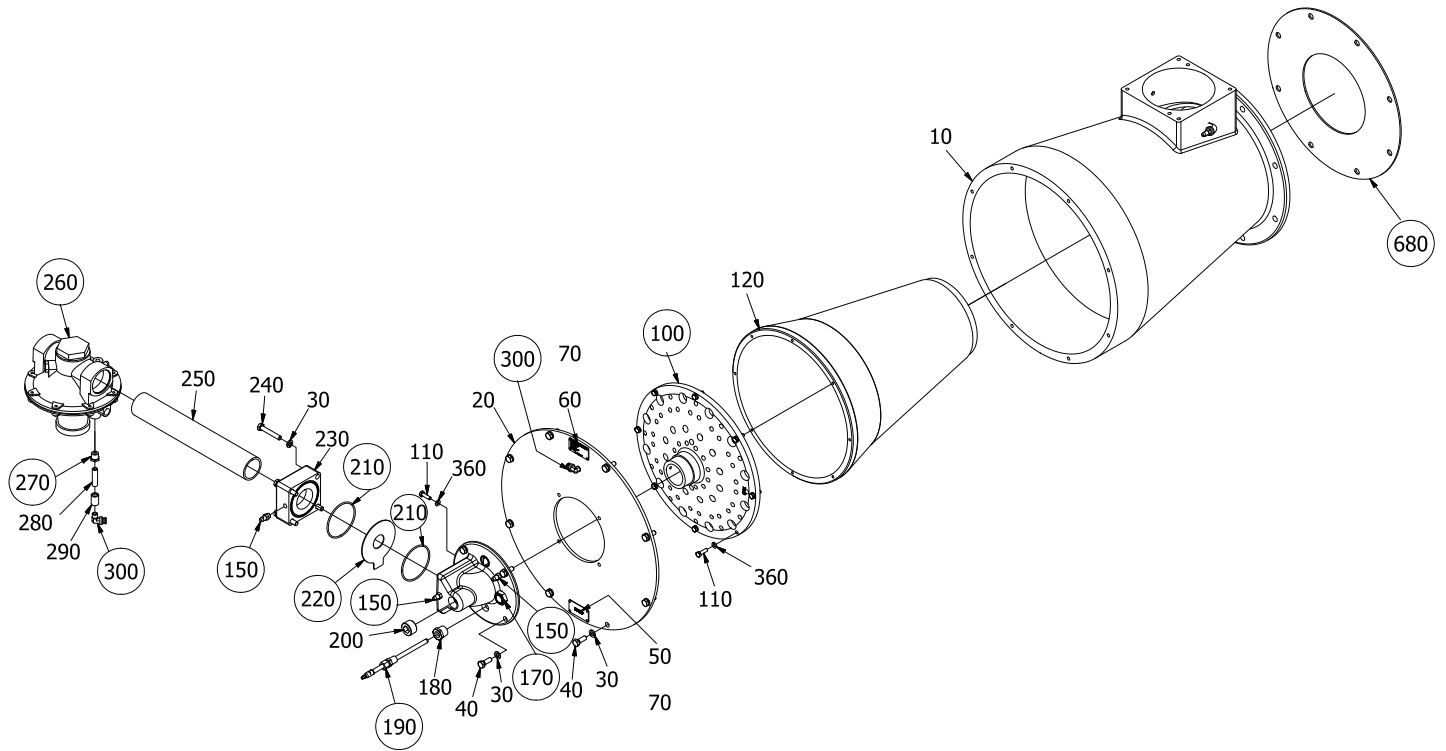

Eclipse ImmersoJet Burner

Spare Parts List 330-5

11/15/2016

Model IJ008

Version 3

Ref. No.	Part Number	Description
100	7119-7	Nozzle
150	13445	Pressure Tap
N/S	20212	Flamerod
170	11737	Peepsight
190	150000-41	Igniter
210	14778	O-Ring for Gas Block
220	14188-3	Natural Gas Orifice Plate (29.0 mm)
220	14188-33	Propane Orifice Plate (22.0 mm)
220	14188-9	Butane Orifice Plate (20.0 mm)
260	KS03155152	Ratio Regulator (1-1/2" NPT)
260	KS03155146	Ratio Regulator (Rp 1.5)
260	KS03155164	Ratio Regulator (2" NPT)
260	KS03155158	Ratio Regulator (Rp 2.0)
270	18501	Bushing for Ratio Regulator Impulse Line
300	14689	Elbow Fitting for Plastic Impulse Line
300	1494	Elbow Fitting for Braided Stainless Steel Impulse Line
N/S	19215	Elbow for Impulse Line
N/S	14685	Fitting for Plastic Air Switch Line
N/S	24844	Fitting for Braided Stainless Steel Air Switch Line
N/S	20606	Grommet for Plastic Air Switch Line
N/S	20658	Fitting for Braided Stainless Steel Air Switch Line
N/S	21197	Elbow Fitting for Plastic Air Switch Line
680	20337	Burner Body to Wall Mounting Gasket
N/S	015991-03	Braided Stainless Steel Air Switch Line
N/S	34505	Plastic Air Pressure Switch Line
N/S	015991-04	Braided Stainless Steel Impulse Line
N/S	34505	Plastic Impulse Line
N/S	11128	Filter Media