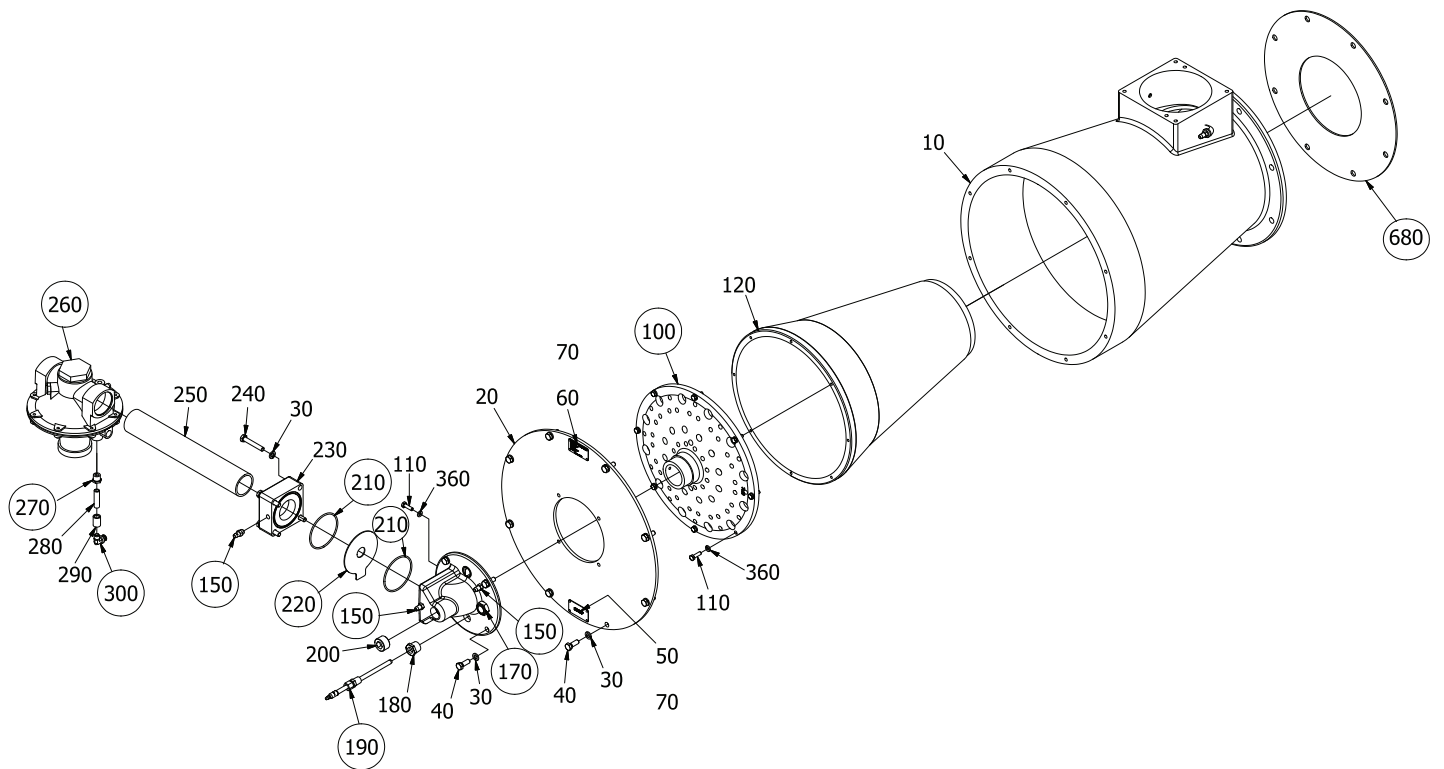

Eclipse ImmersoJet Burner

Spare Parts List 330-4

11/15/2016

Model IJ006
Version 3

Ref. No.	Part Number	Description
100	7119-7	Nozzle
150	13445	Pressure Tap
N/S	20212	Flamerod
170	11737	Peepsight
190	150000-41	Igniter
210	14778	O-Ring for Gas Block
220	101030684	Natural Gas Orifice Plate (21.5 mm)
220	14188-21	Propane Orifice Plate (17.0 mm)
220	14188-8	Butane Orifice Plate (16.0 mm)
260	KS03155152	Ratio Regulator (1-1/2" NPT)
260	KS03155146	Ratio Regulator (Rp 1.5)
270	18501	Bushing for Ratio Regulator Impulse Line
300	14689	Elbow Fitting for Plastic Impulse Line
300	1494	Elbow Fitting for Braided Stainless Steel Impulse Line
N/S	19215	Elbow for Impulse Line
N/S	14685	Fitting for Plastic Air Switch Line
N/S	24844	Fitting for Braided Stainless Steel Air Switch Line
N/S	20606	Grommet for Plastic Air Switch Line
N/S	20658	Fitting for Braided Stainless Steel Air Switch Line
N/S	21197	Elbow Fitting for Plastic Air Switch Line
680	20337	Burner Body to Wall Mounting Gasket
N/S	015991-03	Braided Stainless Steel Air Switch Line
N/S	34505	Plastic Air Pressure Switch Line
N/S	015991-04	Braided Stainless Steel Impulse Line
N/S	34505	Plastic Impulse Line
N/S	11128	Filter Media