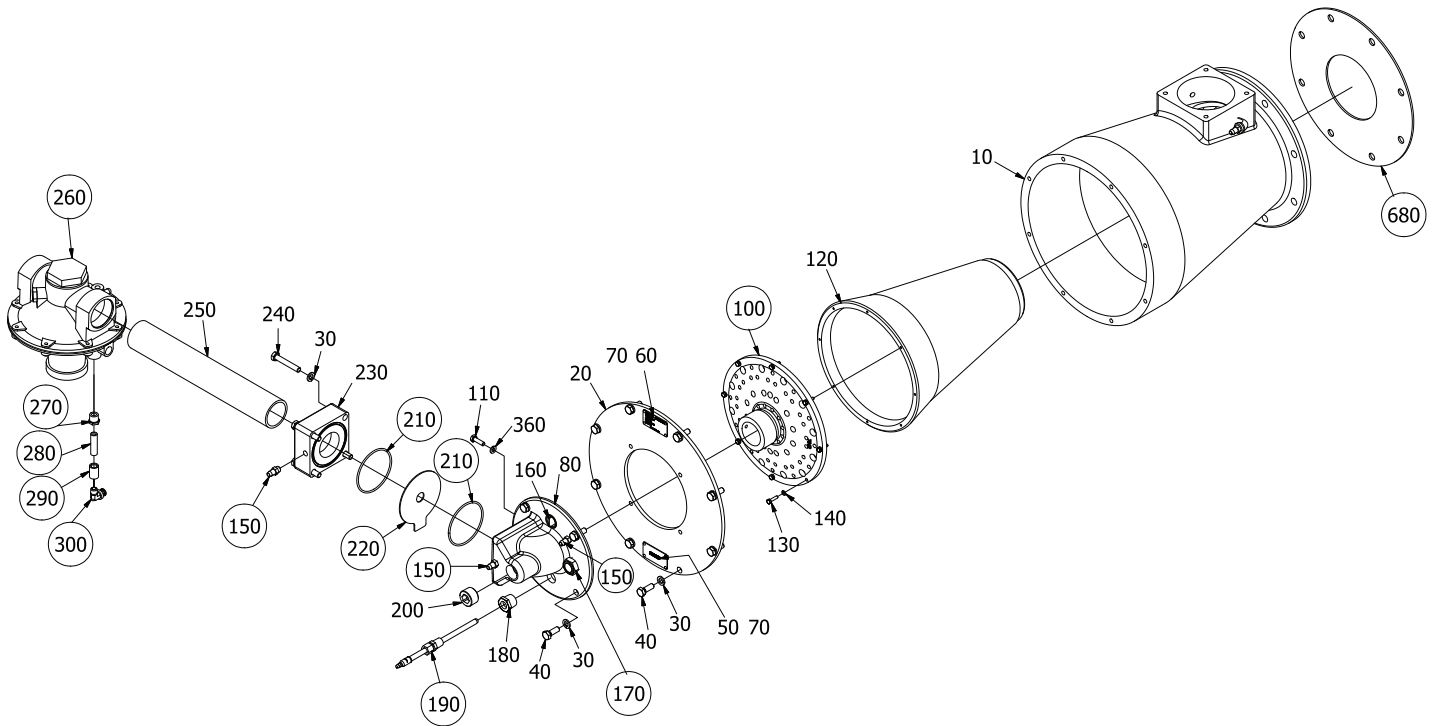

# Eclipse ImmersoJet Burner

Spare Parts List 330-3

11/15/2016

Model IJ004

Version 3

<b>Ref. No.</b>	<b>Part Number</b>	<b>Description</b>
100	7042-9	Nozzle-Natural Gas
100	7042-10	Nozzle-Propane/Butane
150	13445	Pressure Tap
N/S	20212	Flamerod
170	11737	Peepsight
190	150000-41	Igniter
210	14778	O-Ring for Gas Block
220	14188-41	Natural Gas Orifice Plate (16.5 mm)
220	14188-49	Propane Orifice Plate (12.7 mm)
220	101028545	Butane Orifice Plate (11.5 mm)
260	KS03155152	Ratio Regulator (1-1/2" NPT)
260	KS03155146	Ratio Regulator (Rp 1.5)
270	18501	Bushing for Ratio Regulator Impulse Line
300	14689	Elbow Fitting for Plastic Impulse Line
300	1494	Elbow Fitting for Braided Stainless Steel Impulse Line
N/S	19215	Elbow for Impulse Line
N/S	14685	Fitting for Plastic Air Switch Line
N/S	24844	Fitting for Braided Stainless Steel Air Switch Line
N/S	20606	Grommet for Plastic Air Switch Line
N/S	20658	Fitting for Braided Stainless Steel Air Switch Line
N/S	21197	Elbow Fitting for Plastic Air Switch Line
680	20258	Burner Body to Wall Mounting Gasket
N/S	015991-03	Braided Stainless Steel Air Switch Line
N/S	34505	Plastic Air Pressure Switch Line
N/S	015991-04	Braided Stainless Steel Impulse Line
N/S	34505	Plastic Impulse Line
N/S	11132	Filter Media