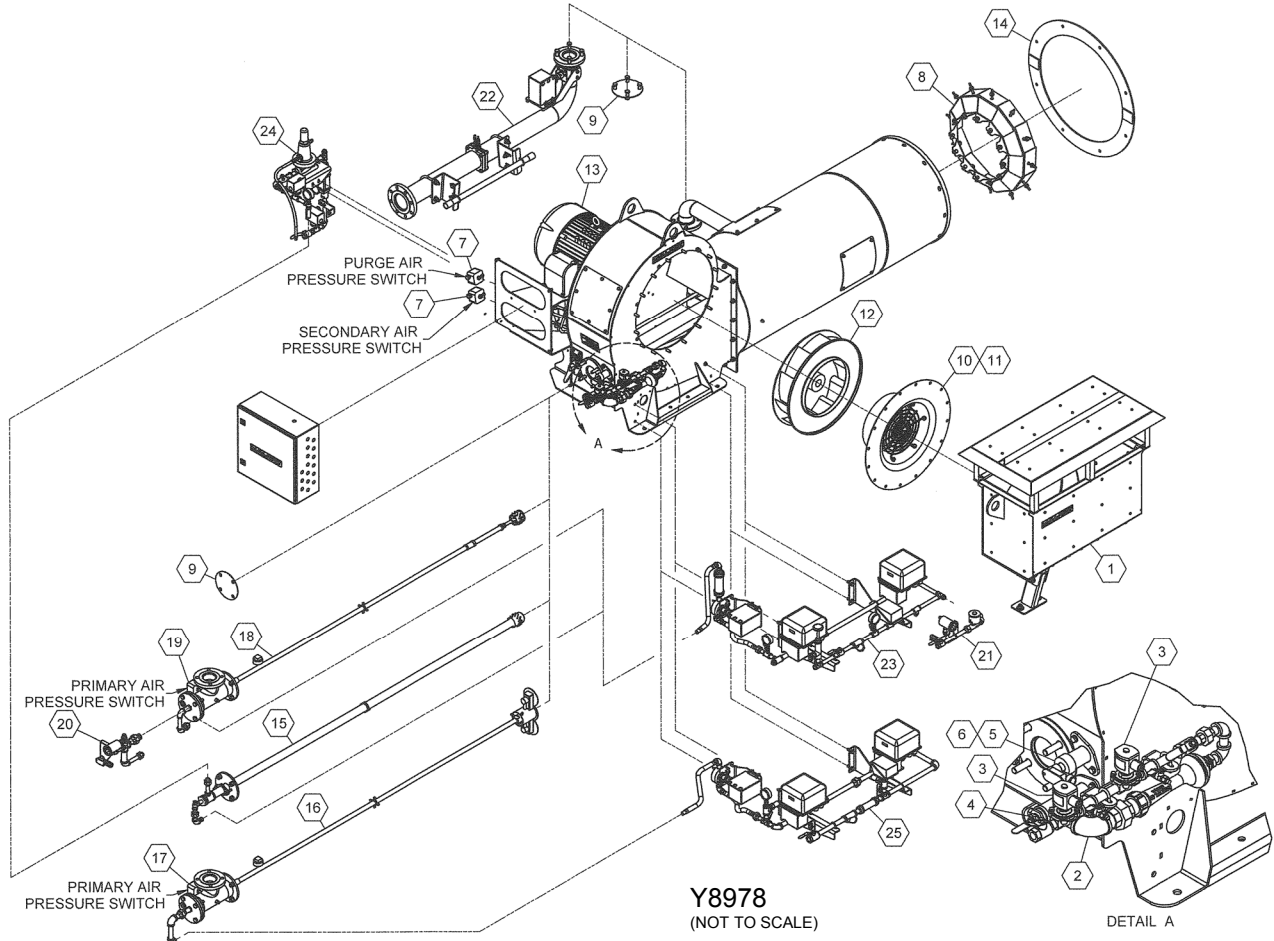

PARTS LIST

MEGASTAR™ BURNER MS-100 – MS-150

Key

No.	Description	MS-100	MS-125	MS-150
1	Attenuator Unit Assembly, Sound	HK407232	HK407375	HK407375
2	Manifold Assembly, Pilot	HK407193	HK407348	HK407348
3	Valve, Solenoid, 1/2 NPT Gas	HK20433	HK20433	HK20433
4	Pilot Assembly Burner	HK75285x001	HK75285x003	HK75285x003
5	Scanner Assembly	HK407219	HK407364	HK407364
6	Scanner, UV 0 To 215°F	HK20579	HK20579	HK20579
7	Switch, Pressure 0.4-4"wc, Air/Gas	KS84447812	KS84447812	KS84447812
8	Plate Assembly, Heatshield	HK407186	HK407341	HK407341
9	Cover, 3" ANSI	HK54867	HK54867	HK54867
	ODP Motor			
10	Fan Assembly, W/ODP Motor	HK407194x003	HK407349x001	HK407349x003
11	Cone	HK303638	HK303637	HK303637
12	Impeller, Airfoil Solid Nose Blade, CW	HK59904	HK62861	HK62860
13	Motor, 50HP-O-3600-324TS-230/460/3/60	HK20671	HK20671	HK61583
	TEFC Motor			
10	Fan Assembly, W/TEFC Motor	HK407194x004	HK407349x002	HK407349x004
11	Cone	HK303638	HK303637	HK303637
12	Impeller, Airfoil Solid Nose Blade, CW	HK59904	HK 62861	HK63231
13	Motor, 50HP-T-3600-326TS-230/460/3/60	HK63229	HK63229	HK63230