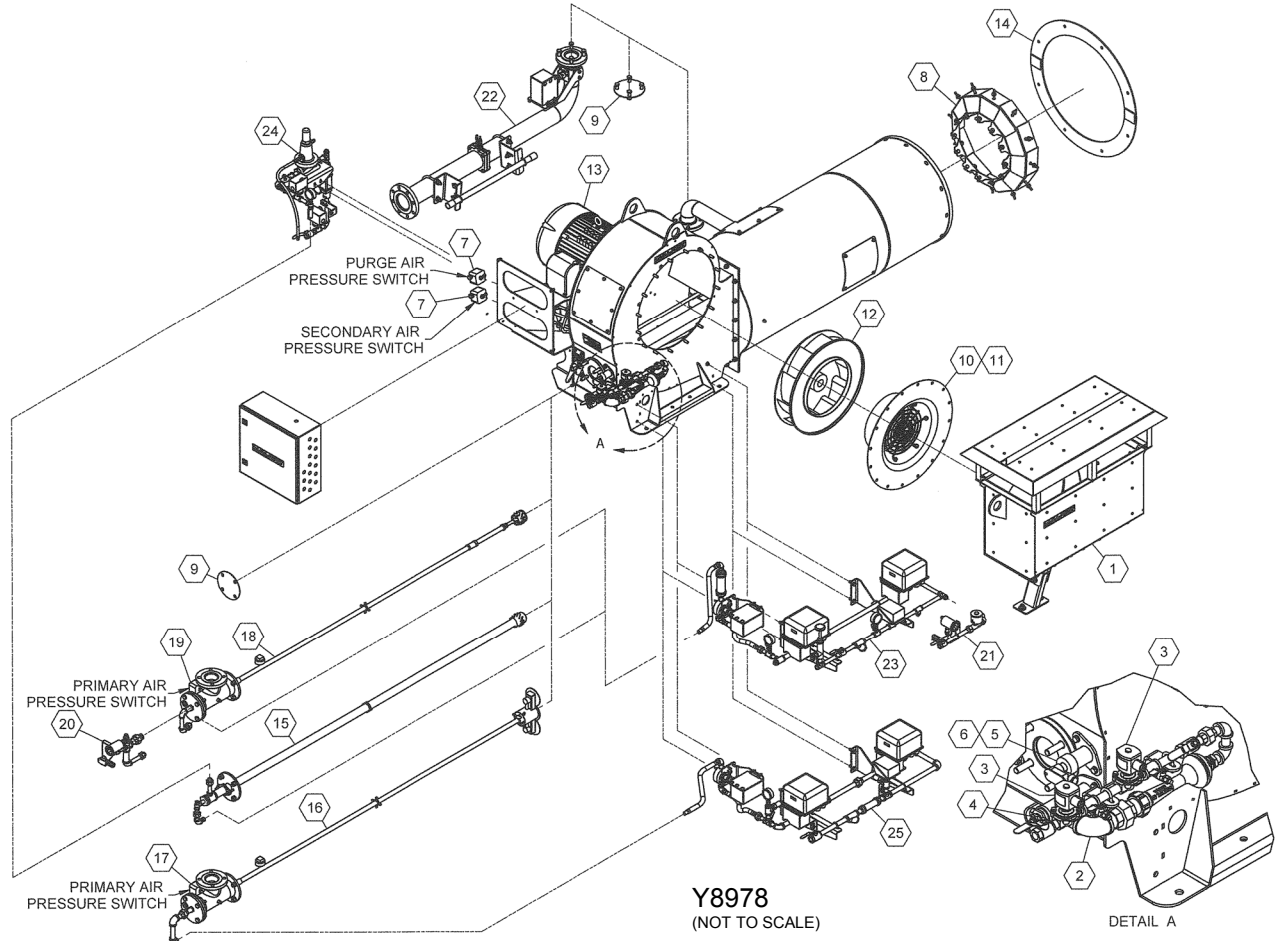

PARTS LIST

MEGASTAR™ BURNER MS-50 – MS-75

Key

No	Description	MS-50	MS-75
1	Attenuator Unit Assembly, Sound	HK406834	HK407232
2	Manifold Assembly, Pilot	HK406792	HK407193
3	Valve, Solenoid, 1/2 NPT Gas	HK20433	HK20433
4	Pilot Assembly Burner	HK406790	HK75285x001
5	Scanner Assembly	HK406794	HK407219
6	Scanner, UV 0 To 215°F	HK20579	HK20579
7	Switch, Pressure 0.4-4"wc, Air/Gas	KS84447812	KS84447812
8	Plate Assembly, Heatshield	HK406788	HK407186
9	Cover, 3" ANSI	HK55021	HK54867
	ODP Motor		
10	Fan Assembly, W/ODP Motor	HK406795x002	HK407194x001
11	Cone	HK303342	HK303638
12	Impeller, Airfoil Solid Nose Blade, CW	HK303341	HK62876
13	Motor, 50HP-O-3600-324TS-230/460/3/60	HK20658	HK20672
	TEFC Motor		
10	Fan Assembly, W/TEFC Motor	HK406795x003	HK407195x002
11	Cone	HK303342	HK303638
12	Impeller, Airfoil Solid Nose Blade , CW	HK303341	HK62876
13	Motor, 50HP-T-3600-326TS-230/460/3/60	HK20659	HK300025

<u>Key</u> <u>No</u>	<u>Description</u>	<u>MS-50</u>	<u>MS-75</u>
14	Flange Assembly, 36 OD Companion	HK407091	HK56548x001
15	Insert Assembly, Compressed Air	HK406804	HK407220
16	Insert Assembly, LP	HK407049	HK407223
17	Switch, Pressure 12-60"wc, Air/Gas	KS84447832	KS84447832
18	Insert Assembly, Oil	HK406802	HK407221
19	Switch, Pressure 12-60"wc, Air/Gas	KS84447832	KS84447832
20	Kit Assembly, ESII Heavy Oil Heater Insert	HK402649x008-001	HK402643x009
21	Kit, Heavy Oil	HK407102	HK407102
22	Manifold Assembly, Gas	HK406932	HK407199
23	Manifold Assembly, Oil	HK406927	HK407203
24	Manifold, Compressed Air W/Regulator	HK406937	HK407202
25	Manifold Assembly, LP	HK407048	HK407209