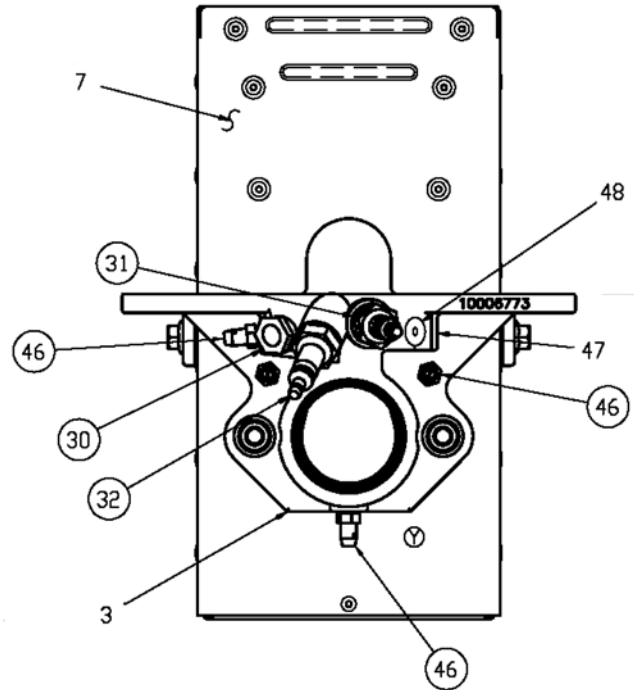

Eclipse AirHeat Burners

Model AH0400

Spare Parts List

Version 2

6 INCH STANDOFF
CONTINUOUS MOUNTING CASTING

○ — Typical spare part, for all other items please contact Eclipse.

Ref	Part Number	Description
5	22892	Outer Wing, 304 SST
6	22891	Inner Wing, 321 SST
6	22891-1	Inner Wing, 330 SST
30	11737	Peepsight
31	13047-1	Spark Rod
32	13312-5	Flame Rod

Ref	Part Number	Description
39	12659	Gas Valve, 0.25 in. NPT
39	21796	Gas Valve, Rc0.25
40	15027	Pressure Regulator, 0.25 in. NPT
40	21780	Pressure Regulator, Rp0.25
43	11629	Fitting (Brass)

(Continued on next page)

AirHeat AH0400, V2, Spare Parts List

Ref	Part Number	Description
46	13445	Pressure Tap
N/S	109243-111	Blower, With Filter, 66-94s-3/4, 230/460/3/60/1800
N/S	109243-112	Blower, Without Filter, 66-94s-3/4, 230/460/3/60/1800
N/S	109243-121	Blower, With Filter, 66-94s-3/4, 575/3/60/1800
N/S	109243-122	Blower, Without Filter, 66-94s-3/4, 575/3/60/1800
N/S	10539-1	Fan Wheel
N/S	10009262	Filter, 66-94s Blower
N/S	10009272	Filter Media, 14 in. x 20 in. x 1 in.
N/S	100241	Kit, Wings and Rivets
N/S	109853	Kit, Left and Right Hand Brackets
N/S	11803	Motor, 0.75 HP, 208-230/460/3/60/1800
N/S	12584	Motor, 0.75 HP, 575/3/60/1800