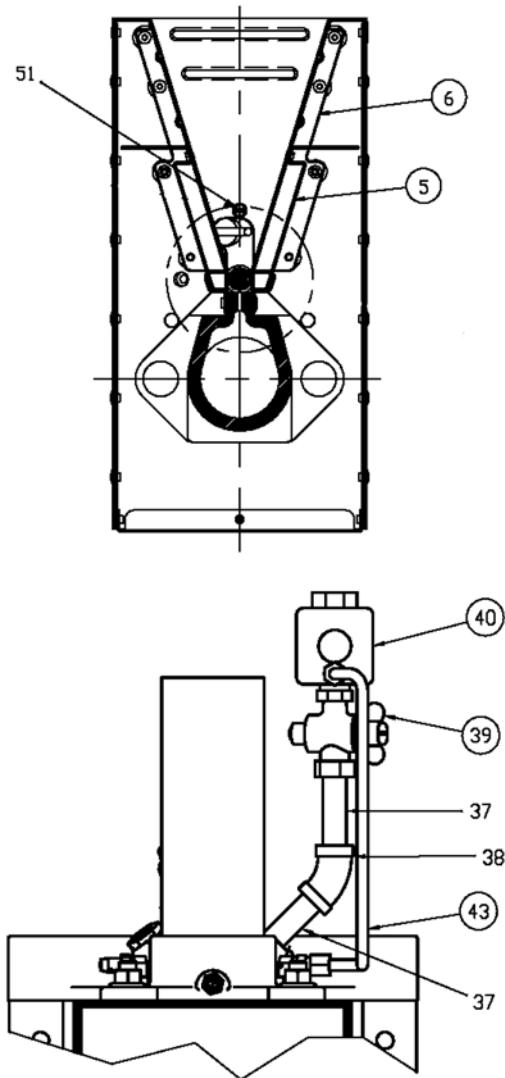

Eclipse AirHeat Burners

Model AH0400

Spare Parts List

Version 2

6 INCH STANDOFF
CONTINUOUS MOUNTING CASTING

○ — Typical spare part, for all other items please contact Eclipse.

Ref	Part Number	Description
5	22892	Outer Wing, 304 SST
6	22891	Inner Wing, 321 SST
6	22891-1	Inner Wing, 330 SST
30	11737	Peepsight
31	13047-1	Spark Rod
32	13312-5	Flame Rod

Ref	Part Number	Description
39	12659	Gas Valve, 0.25 in. NPT
39	21796	Gas Valve, Rc0.25
40	15027	Pressure Regulator, 0.25 in. NPT
40	21780	Pressure Regulator, Rp0.25
43	11629	Fitting (Brass)

(Continued on next page)

AirHeat AH0400, V2, Spare Parts List

Ref	Part Number	Description
46	13445	Pressure Tap
N/S	109243-111	Blower, With Filter, 66-94s-3/4, 230/460/3/60/1800
N/S	109243-112	Blower, Without Filter, 66-94s-3/4, 230/460/3/60/1800
N/S	109243-121	Blower, With Filter, 66-94s-3/4, 575/3/60/1800
N/S	109243-122	Blower, Without Filter, 66-94s-3/4, 575/3/60/1800
N/S	10539-1	Fan Wheel
N/S	10009262	Filter, 66-94s Blower
N/S	10009272	Filter Media, 14 in. x 20 in. x 1 in.
N/S	100241	Kit, Wings and Rivets
N/S	109853	Kit, Left and Right Hand Brackets
N/S	11803	Motor, 0.75 HP, 208-230/460/3/60/1800
N/S	12584	Motor, 0.75 HP, 575/3/60/1800