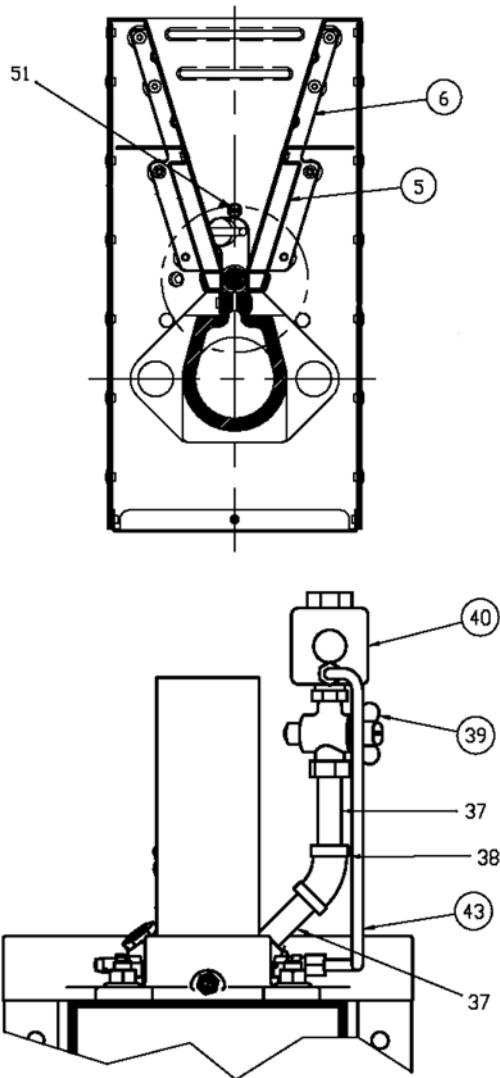

Eclipse AirHeat Burners

Model AH0350

Spare Parts List

Version 2

6 INCH STANDOFF
CONTINUOUS MOUNTING CASTING

○ — Typical spare part, for all other items please contact Eclipse.

Ref	Part Number	Description
5	22892	Outer Wing, 304 SST
6	22891	Inner Wing, 321 SST
6	22891-1	Inner Wing, 330 SST
30	11737	Peepsight
31	13047-1	Spark Rod
32	13312-5	Flame Rod

Ref	Part Number	Description
39	12659	Gas Valve, 0.25 in. NPT
39	21796	Gas Valve, Rc0.25
40	15027	Pressure Regulator, 0.25 in. NPT
40	21780	Pressure Regulator, Rp0.25
43	11629	Fitting (Brass)

(Continued on next page)

AirHeat AH0350, V2, Spare Parts List

Ref	Part Number	Description
46	13445	Pressure Tap
N/S	109243-111	Blower, With Filter, 66-94s-3/4, 230/460/3/60/1800
N/S	109243-112	Blower, Without Filter, 66-94s-3/4, 230/460/3/60/1800
N/S	109243-121	Blower, With Filter, 66-94s-3/4, 575/3/60/1800
N/S	109243-122	Blower, Without Filter, 66-94s-3/4, 575/3/60/1800
N/S	10539-1	Fan Wheel
N/S	10009262	Filter, 66-94s Blower
N/S	10009272	Filter Media, 14 in. x 20 in. x 1 in.
N/S	100241	Kit, Wings and Rivets
N/S	109853	Kit, Left and Right Hand Brackets
N/S	11803	Motor, 0.75 HP, 208-230/460/3/60/1800
N/S	12584	Motor, 0.75 HP, 575/3/60/1800