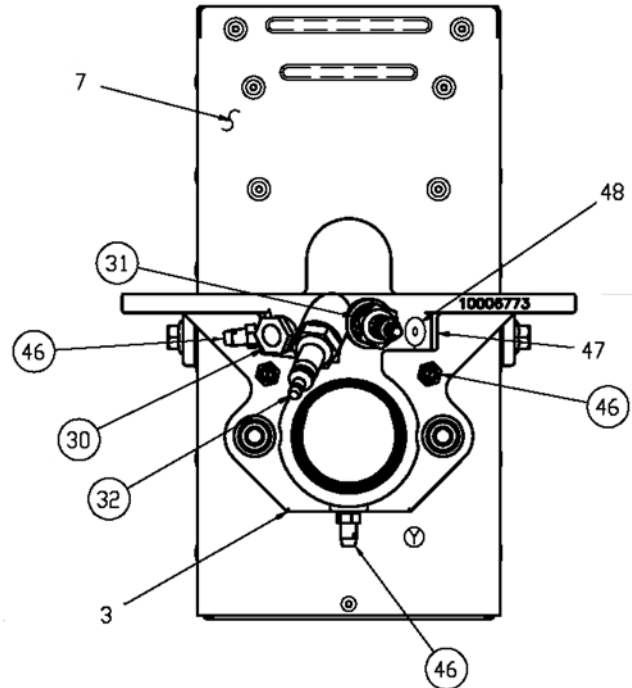

Eclipse AirHeat Burners

Model AH0350

Spare Parts List

Version 2

6 INCH STANDOFF
CONTINUOUS MOUNTING CASTING

○ — Typical spare part, for all other items please contact Eclipse.

Ref	Part Number	Description
5	22892	Outer Wing, 304 SST
6	22891	Inner Wing, 321 SST
6	22891-1	Inner Wing, 330 SST
30	11737	Peepsight
31	13047-1	Spark Rod
32	13312-5	Flame Rod

Ref	Part Number	Description
39	12659	Gas Valve, 0.25 in. NPT
39	21796	Gas Valve, Rc0.25
40	15027	Pressure Regulator, 0.25 in. NPT
40	21780	Pressure Regulator, Rp0.25
43	11629	Fitting (Brass)

(Continued on next page)

AirHeat AH0350, V2, Spare Parts List

Ref	Part Number	Description
46	13445	Pressure Tap
N/S	109243-111	Blower, With Filter, 66-94s-3/4, 230/460/3/60/1800
N/S	109243-112	Blower, Without Filter, 66-94s-3/4, 230/460/3/60/1800
N/S	109243-121	Blower, With Filter, 66-94s-3/4, 575/3/60/1800
N/S	109243-122	Blower, Without Filter, 66-94s-3/4, 575/3/60/1800
N/S	10539-1	Fan Wheel
N/S	10009262	Filter, 66-94s Blower
N/S	10009272	Filter Media, 14 in. x 20 in. x 1 in.
N/S	100241	Kit, Wings and Rivets
N/S	109853	Kit, Left and Right Hand Brackets
N/S	11803	Motor, 0.75 HP, 208-230/460/3/60/1800
N/S	12584	Motor, 0.75 HP, 575/3/60/1800