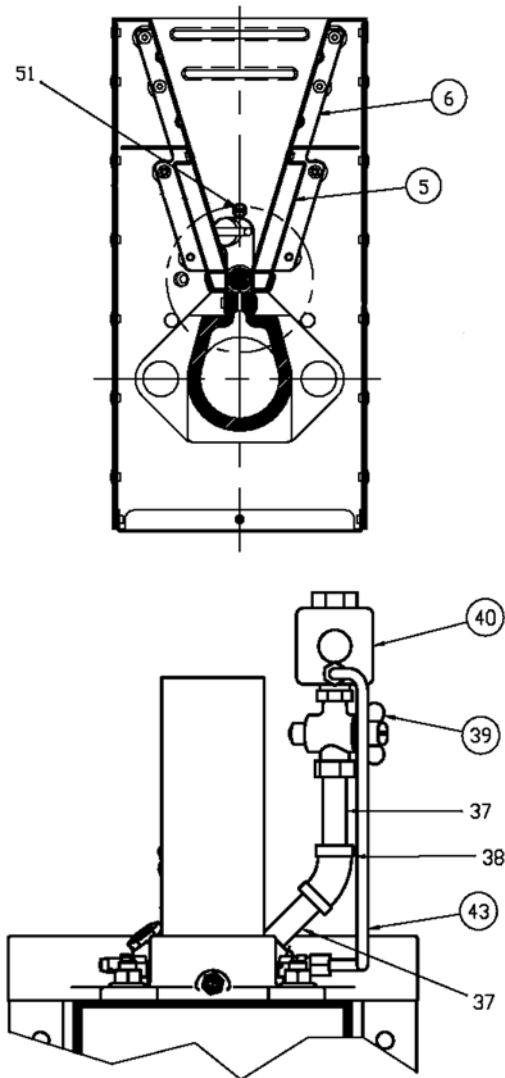

Eclipse AirHeat Burners

Model AH0300

Spare Parts List

Version 2

6 INCH STANDOFF
CONTINUOUS MOUNTING CASTING

○ — Typical spare part, for all other items please contact Eclipse.

Ref	Part Number	Description
5	22892	Outer Wing, 304 SST
6	22891	Inner Wing, 321 SST
6	22891-1	Inner Wing, 330 SST
30	11737	Peepsight
31	13047-1	Spark Rod
32	13312-5	Flame Rod

Ref	Part Number	Description
39	12659	Gas Valve, 0.25 in. NPT
39	21796	Gas Valve, Rc0.25
40	15027	Pressure Regulator, 0.25 in. NPT
40	21780	Pressure Regulator, Rp0.25
43	11629	Fitting (Brass)

(Continued on next page)

Ref	Part Number	Description
46	13445	Pressure Tap
N/S	101295	Blower, 50Hz Motor
N/S	109241-011	Blower, With Filter, 65-84s-1/3, 115/230/1/60/1800
N/S	109241-012	Blower, Without Filter, 65-84s-1/3, 115/230/1/60/1800
N/S	109241-041	Blower, With Filter, 65-84s-1/3, 230/460/3/60/1800
N/S	109241-042	Blower, Without Filter, 65-84s-1/3, 230/460/3/60/1800
N/S	109241-061	Blower, With Filter, 65-84s-1/3, 575/3/60/1800
N/S	109241-062	Blower, Without Filter, 65-84s-1/3, 575/3/60/1800
N/S	16706	Fan Wheel
N/S	10009261	Filter, 65-84s Blower
N/S	10009271	Filter Media, 10.5 in. x 14 in. x 1 in.
N/S	100241	Kit, Wings and Rivets
N/S	109853	Kit, Left and Right Hand Brackets
N/S	11754	Motor, 0.3 HP, 115/230/1/60/1800
N/S	12110	Motor, 0.3 HP, 208-230/460/3/60/1800
N/S	12583	Motor, 0.3 HP, 575/3/60/1800