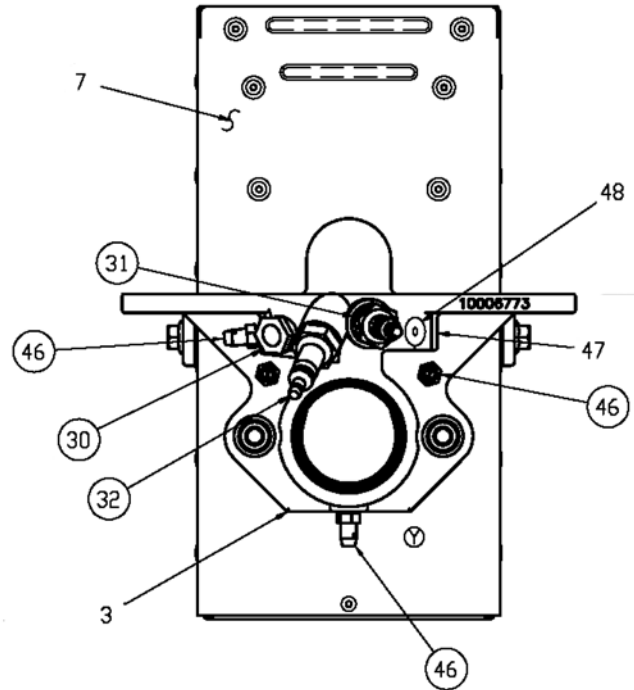

Eclipse AirHeat Burners

Model AH0300

Spare Parts List

Version 2

6 INCH STANDOFF
CONTINUOUS MOUNTING CASTING

○ — Typical spare part, for all other items please contact Eclipse.

Ref	Part Number	Description
5	22892	Outer Wing, 304 SST
6	22891	Inner Wing, 321 SST
6	22891-1	Inner Wing, 330 SST
30	11737	Peepsight
31	13047-1	Spark Rod
32	13312-5	Flame Rod

Ref	Part Number	Description
39	12659	Gas Valve, 0.25 in. NPT
39	21796	Gas Valve, Rc0.25
40	15027	Pressure Regulator, 0.25 in. NPT
40	21780	Pressure Regulator, Rp0.25
43	11629	Fitting (Brass)

(Continued on next page)

Ref	Part Number	Description
46	13445	Pressure Tap
N/S	101295	Blower, 50Hz Motor
N/S	109241-011	Blower, With Filter, 65-84s-1/3, 115/230/1/60/1800
N/S	109241-012	Blower, Without Filter, 65-84s-1/3, 115/230/1/60/1800
N/S	109241-041	Blower, With Filter, 65-84s-1/3, 230/460/3/60/1800
N/S	109241-042	Blower, Without Filter, 65-84s-1/3, 230/460/3/60/1800
N/S	109241-061	Blower, With Filter, 65-84s-1/3, 575/3/60/1800
N/S	109241-062	Blower, Without Filter, 65-84s-1/3, 575/3/60/1800
N/S	16706	Fan Wheel
N/S	10009261	Filter, 65-84s Blower
N/S	10009271	Filter Media, 10.5 in. x 14 in. x 1 in.
N/S	100241	Kit, Wings and Rivets
N/S	109853	Kit, Left and Right Hand Brackets
N/S	11754	Motor, 0.3 HP, 115/230/1/60/1800
N/S	12110	Motor, 0.3 HP, 208-230/460/3/60/1800
N/S	12583	Motor, 0.3 HP, 575/3/60/1800