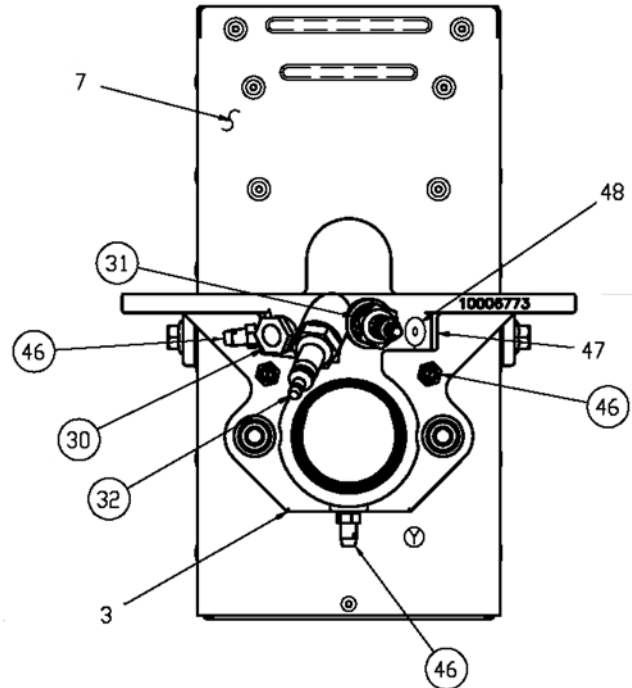

# Eclipse AirHeat Burners

Model AH0200

Spare Parts List

Version 2

6 INCH STANDOFF  
CONTINUOUS MOUNTING CASTING

○ — Typical spare part, for all other items please contact Eclipse.

Ref	Part Number	Description
5	22892	Outer Wing, 304 SST
6	22891	Inner Wing, 321 SST
6	22891-1	Inner Wing, 330 SST
30	11737	Peepsight
31	13047-1	Spark Rod
32	13312-5	Flame Rod

Ref	Part Number	Description
39	12659	Gas Valve, 0.25 in. NPT
39	21796	Gas Valve, Rc0.25
40	15027	Pressure Regulator, 0.25 in. NPT
40	21780	Pressure Regulator, Rp0.25
43	11629	Fitting (Brass)

(Continued on next page)

Ref	Part Number	Description
46	13445	Pressure Tap
N/S	101294	Blower, 50Hz Motor
N/S	109241-011	Blower, With Filter, 65-84s-1/3, 115/230/1/60/1800
N/S	109241-012	Blower, Without Filter, 65-84s-1/3, 115/230/1/60/1800
N/S	109241-041	Blower, With Filter, 65-84s-1/3, 230/460/3/60/1800
N/S	109241-042	Blower, Without Filter, 65-84s-1/3, 230/460/3/60/1800
N/S	109241-061	Blower, With Filter, 65-84s-1/3, 575/3/60/1800
N/S	109241-062	Blower, Without Filter, 65-84s-1/3, 575/3/60/1800
N/S	16706	Fan Wheel
N/S	10009261	Filter, 65-84s Blower
N/S	10009271	Filter Media, 10.5 in. x 14 in. x 1 in.
N/S	100241	Kit, Wings and Rivets
N/S	109853	Kit, Left and Right Hand Brackets
N/S	11754	Motor, 0.3 HP, 115/230/1/60/1800
N/S	12110	Motor, 0.3 HP, 208-230/460/3/60/1800
N/S	12583	Motor, 0.3 HP, 575/3/60/1800