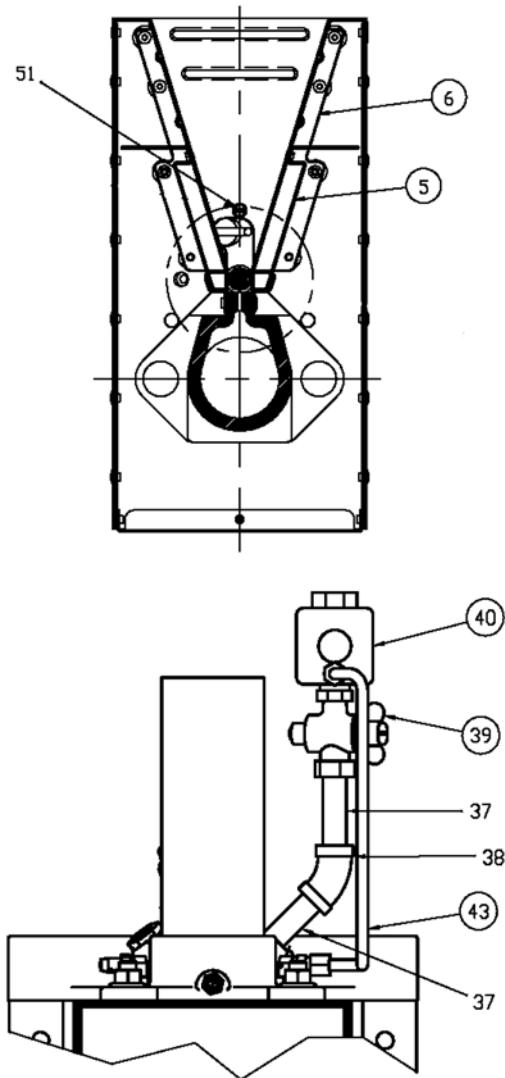

# Eclipse AirHeat Burners

Model AH0200

Spare Parts List

Version 2

6 INCH STANDOFF  
CONTINUOUS MOUNTING CASTING

○ — Typical spare part, for all other items please contact Eclipse.

Ref	Part Number	Description
5	22892	Outer Wing, 304 SST
6	22891	Inner Wing, 321 SST
6	22891-1	Inner Wing, 330 SST
30	11737	Peepsight
31	13047-1	Spark Rod
32	13312-5	Flame Rod

Ref	Part Number	Description
39	12659	Gas Valve, 0.25 in. NPT
39	21796	Gas Valve, Rc0.25
40	15027	Pressure Regulator, 0.25 in. NPT
40	21780	Pressure Regulator, Rp0.25
43	11629	Fitting (Brass)

(Continued on next page)

Ref	Part Number	Description
46	13445	Pressure Tap
N/S	101294	Blower, 50Hz Motor
N/S	109241-011	Blower, With Filter, 65-84s-1/3, 115/230/1/60/1800
N/S	109241-012	Blower, Without Filter, 65-84s-1/3, 115/230/1/60/1800
N/S	109241-041	Blower, With Filter, 65-84s-1/3, 230/460/3/60/1800
N/S	109241-042	Blower, Without Filter, 65-84s-1/3, 230/460/3/60/1800
N/S	109241-061	Blower, With Filter, 65-84s-1/3, 575/3/60/1800
N/S	109241-062	Blower, Without Filter, 65-84s-1/3, 575/3/60/1800
N/S	16706	Fan Wheel
N/S	10009261	Filter, 65-84s Blower
N/S	10009271	Filter Media, 10.5 in. x 14 in. x 1 in.
N/S	100241	Kit, Wings and Rivets
N/S	109853	Kit, Left and Right Hand Brackets
N/S	11754	Motor, 0.3 HP, 115/230/1/60/1800
N/S	12110	Motor, 0.3 HP, 208-230/460/3/60/1800
N/S	12583	Motor, 0.3 HP, 575/3/60/1800