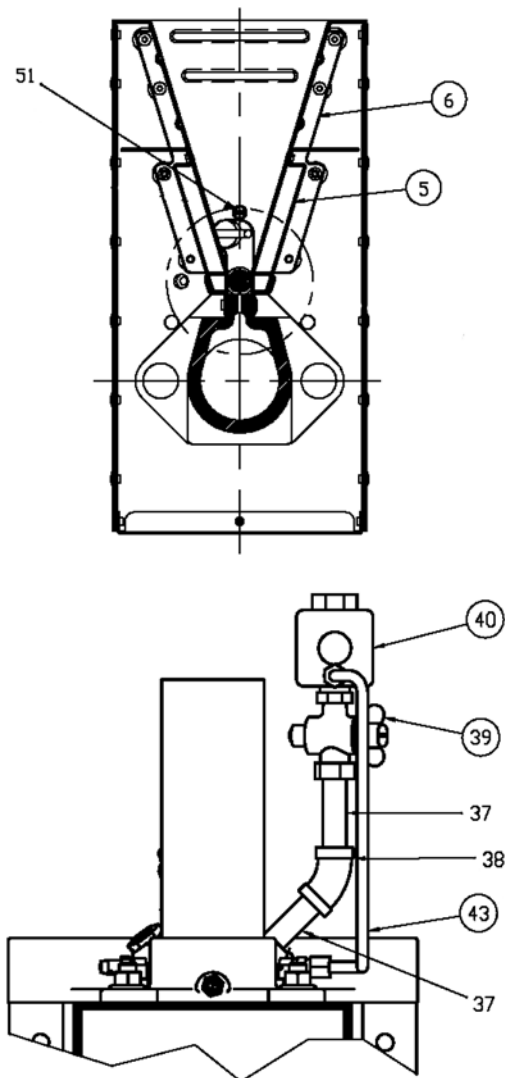

# Eclipse AirHeat Burners

Model AH0150

Spare Parts List

Version 2

6 INCH STANDOFF  
CONTINUOUS MOUNTING CASTING

○ — Typical spare part, for all other items please contact Eclipse.

Ref	Part Number	Description
5	22892	Outer Wing, 304 SST
6	22891	Inner Wing, 321 SST
6	22891-1	Inner Wing, 330 SST
30	11737	Peepsight
31	13047-1	Spark Rod
32	13312-5	Flame Rod

Ref	Part Number	Description
39	12659	Gas Valve, 0.25 in. NPT
39	21796	Gas Valve, Rc0.25
40	15027	Pressure Regulator, 0.25 in. NPT
40	21780	Pressure Regulator, Rp0.25
43	11629	Fitting (Brass)

(Continued on next page)

## AirHeat AH0150, V2, Spare Parts List

Ref	Part Number	Description
46	13445	Pressure Tap
N/S	101294	Blower, 50Hz Motor
N/S	109410-021	Blower, With Filter, 54-54s-1/3, 115/230/1/60/3600
N/S	109410-022	Blower, Without Filter, 54-54s-1/3, 115/230/1/60/3600
N/S	109410-031	Blower, With Filter, 54-54s-1/3, 200/3/60/3600
N/S	109410-032	Blower, Without Filter, 54-54s-1/3, 200/3/60/3600
N/S	109410-051	Blower, With Filter, 54-54s-1/3, 230/460/3/60/3600
N/S	109410-052	Blower, Without Filter, 54-54s-1/3, 230/460/3/60/3600
N/S	109410-071	Blower, With Filter, 54-54s-1/3, 575/3/60/3600
N/S	109410-072	Blower, Without Filter, 54-54s-1/3, 575/3/60/3600
N/S	16328	Fan Wheel
N/S	10009319	Filter, 54-54s Blower
N/S	10009322	Filter Media, 8.5 in. x 11.75 in. x 1 in.
N/S	100241	Kit, Wings and Rivets
N/S	109853	Kit, Left and Right Hand Brackets
N/S	11579	Motor, 0.3 HP, 115/208-230/1/60/3600
N/S	12109	Motor, 0.3 HP, 208-230/460/3/60/3600
N/S	12570	Motor, 0.3 HP, 575/3/60/3600