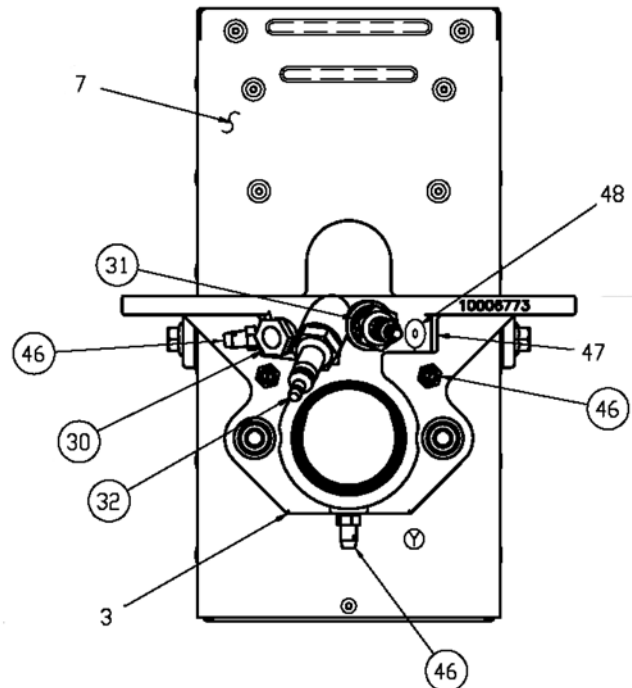

# Eclipse AirHeat Burners

Model AH0150

Spare Parts List

Version 2

6 INCH STANDOFF  
CONTINUOUS MOUNTING CASTING

○ — Typical spare part, for all other items please contact Eclipse.

Ref	Part Number	Description
5	22892	Outer Wing, 304 SST
6	22891	Inner Wing, 321 SST
6	22891-1	Inner Wing, 330 SST
30	11737	Peepsight
31	13047-1	Spark Rod
32	13312-5	Flame Rod

Ref	Part Number	Description
39	12659	Gas Valve, 0.25 in. NPT
39	21796	Gas Valve, Rc0.25
40	15027	Pressure Regulator, 0.25 in. NPT
40	21780	Pressure Regulator, Rp0.25
43	11629	Fitting (Brass)

(Continued on next page)

## AirHeat AH0150, V2, Spare Parts List

Ref	Part Number	Description
46	13445	Pressure Tap
N/S	101294	Blower, 50Hz Motor
N/S	109410-021	Blower, With Filter, 54-54s-1/3, 115/230/1/60/3600
N/S	109410-022	Blower, Without Filter, 54-54s-1/3, 115/230/1/60/3600
N/S	109410-031	Blower, With Filter, 54-54s-1/3, 200/3/60/3600
N/S	109410-032	Blower, Without Filter, 54-54s-1/3, 200/3/60/3600
N/S	109410-051	Blower, With Filter, 54-54s-1/3, 230/460/3/60/3600
N/S	109410-052	Blower, Without Filter, 54-54s-1/3, 230/460/3/60/3600
N/S	109410-071	Blower, With Filter, 54-54s-1/3, 575/3/60/3600
N/S	109410-072	Blower, Without Filter, 54-54s-1/3, 575/3/60/3600
N/S	16328	Fan Wheel
N/S	10009319	Filter, 54-54s Blower
N/S	10009322	Filter Media, 8.5 in. x 11.75 in. x 1 in.
N/S	100241	Kit, Wings and Rivets
N/S	109853	Kit, Left and Right Hand Brackets
N/S	11579	Motor, 0.3 HP, 115/208-230/1/60/3600
N/S	12109	Motor, 0.3 HP, 208-230/460/3/60/3600
N/S	12570	Motor, 0.3 HP, 575/3/60/3600