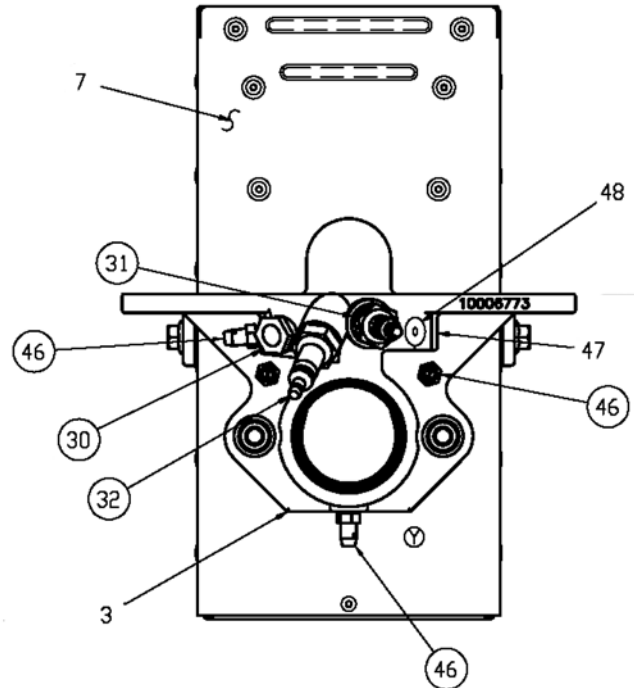

# Eclipse AirHeat Burners

Model AH0100

Spare Parts List

Version 2

6 INCH STANDOFF  
CONTINUOUS MOUNTING CASTING

○ — Typical spare part, for all other items please contact Eclipse.

Ref	Part Number	Description
5	22892	Outer Wing, 304 SST
6	22891	Inner Wing, 321 SST
6	22891-1	Inner Wing, 330 SST
30	11737	Peepsight
31	13047-1	Spark Rod
32	13312-5	Flame Rod

Ref	Part Number	Description
39	12659	Gas Valve, 0.25 in. NPT
39	21796	Gas Valve, Rc0.25
40	15027	Pressure Regulator, 0.25 in. NPT
40	21780	Pressure Regulator, Rp0.25
43	11629	Fitting (Brass)

(Continued on next page)

Ref	Part Number	Description
46	13445	Pressure Tap
N/S	101293	Blower, 50Hz Motor
N/S	109410-021	Blower, With Filter, 54-54s-1/3, 115/230/1/60/3600
N/S	109410-022	Blower, Without Filter, 54-54s-1/3, 115/230/1/60/3600
N/S	109410-031	Blower, With Filter, 54-54s-1/3, 200/3/60/3600
N/S	109410-032	Blower, Without Filter, 54-54s-1/3, 200/3/60/3600
N/S	109410-051	Blower, With Filter, 54-54s-1/3, 230/460/3/60/3600
N/S	109410-052	Blower, Without Filter, 54-54s-1/3, 230/460/3/60/3600
N/S	109410-071	Blower, With Filter, 54-54s-1/3, 575/3/60/3600
N/S	109410-072	Blower, Without Filter, 54-54s-1/3, 575/3/60/3600
N/S	16328	Fan Wheel
N/S	10009319	Filter, 54-54s Blower
N/S	10009322	Filter Media, 8.5 in. x 11.75 in. x 1 in.
N/S	100241	Kit, Wings and Rivets
N/S	109853	Kit, Left and Right Hand Brackets
N/S	11579	Motor, 0.3 HP, 115/208-230/1/60/3600
N/S	12109	Motor, 0.3 HP, 208-230/460/3/60/3600
N/S	12570	Motor, 0.3 HP, 575/3/60/3600