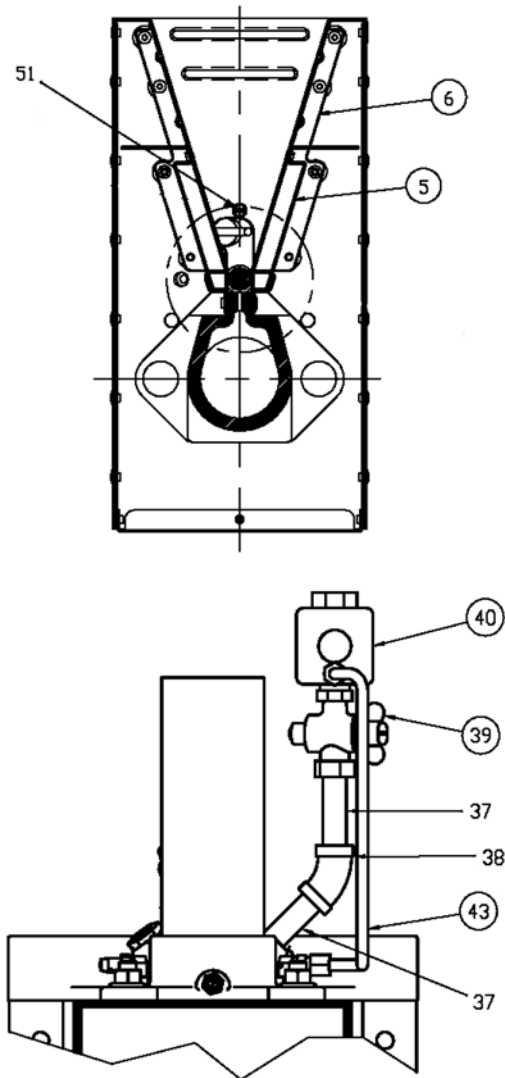

# Eclipse AirHeat Burners

Model AH0100

Spare Parts List

Version 2

6 INCH STANDOFF  
CONTINUOUS MOUNTING CASTING

○ — Typical spare part, for all other items please contact Eclipse.

Ref	Part Number	Description
5	22892	Outer Wing, 304 SST
6	22891	Inner Wing, 321 SST
6	22891-1	Inner Wing, 330 SST
30	11737	Peepsight
31	13047-1	Spark Rod
32	13312-5	Flame Rod

Ref	Part Number	Description
39	12659	Gas Valve, 0.25 in. NPT
39	21796	Gas Valve, Rc0.25
40	15027	Pressure Regulator, 0.25 in. NPT
40	21780	Pressure Regulator, Rp0.25
43	11629	Fitting (Brass)

(Continued on next page)

Ref	Part Number	Description
46	13445	Pressure Tap
N/S	101293	Blower, 50Hz Motor
N/S	109410-021	Blower, With Filter, 54-54s-1/3, 115/230/1/60/3600
N/S	109410-022	Blower, Without Filter, 54-54s-1/3, 115/230/1/60/3600
N/S	109410-031	Blower, With Filter, 54-54s-1/3, 200/3/60/3600
N/S	109410-032	Blower, Without Filter, 54-54s-1/3, 200/3/60/3600
N/S	109410-051	Blower, With Filter, 54-54s-1/3, 230/460/3/60/3600
N/S	109410-052	Blower, Without Filter, 54-54s-1/3, 230/460/3/60/3600
N/S	109410-071	Blower, With Filter, 54-54s-1/3, 575/3/60/3600
N/S	109410-072	Blower, Without Filter, 54-54s-1/3, 575/3/60/3600
N/S	16328	Fan Wheel
N/S	10009319	Filter, 54-54s Blower
N/S	10009322	Filter Media, 8.5 in. x 11.75 in. x 1 in.
N/S	100241	Kit, Wings and Rivets
N/S	109853	Kit, Left and Right Hand Brackets
N/S	11579	Motor, 0.3 HP, 115/208-230/1/60/3600
N/S	12109	Motor, 0.3 HP, 208-230/460/3/60/3600
N/S	12570	Motor, 0.3 HP, 575/3/60/3600