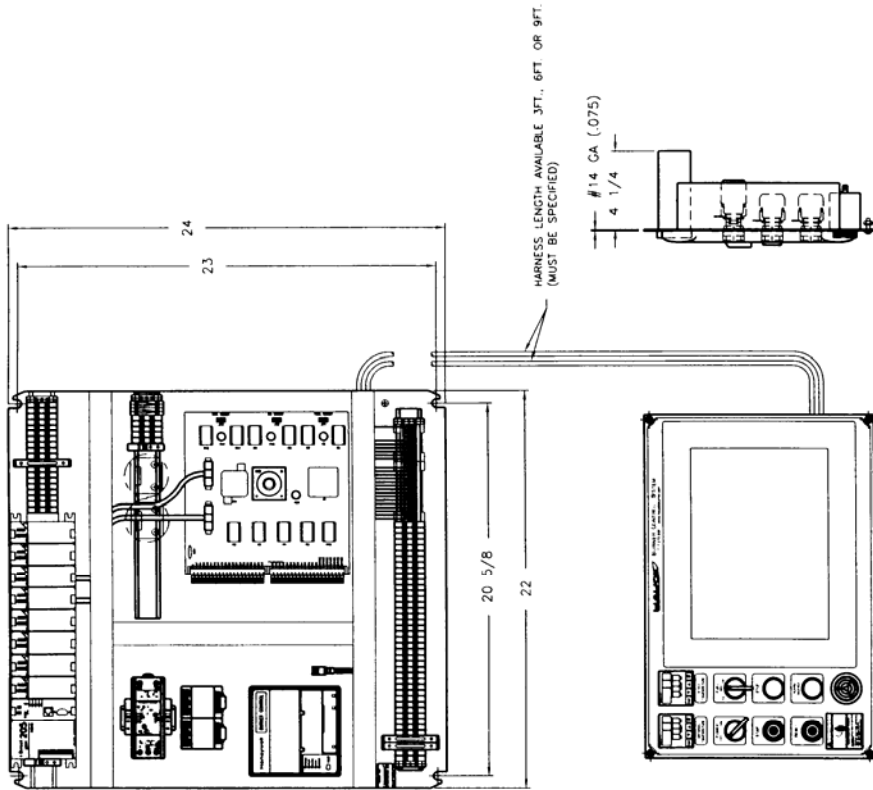

DIMENSIONS

BCS 6000C BURNER CONTROL SYSTEM (Table-Top)

Y7557
(NOT TO SCALE)

(Drop-In on Reverse Side)

In accordance with Hauck's commitment to Total Quality Improvement, Hauck reserves the right to change specifications of products without prior notice.

HAUCK MANUFACTURING CO., P.O. Box 90 Lebanon, PA 17042-0090 717-272-3051

3/07

www.hauckburner.com

Fax: 717-273-9882

BCS6000C-3

BCS 6000C BURNER CONTROL SYSTEM (Drop-In)

Y7558
(NOT TO SCALE)