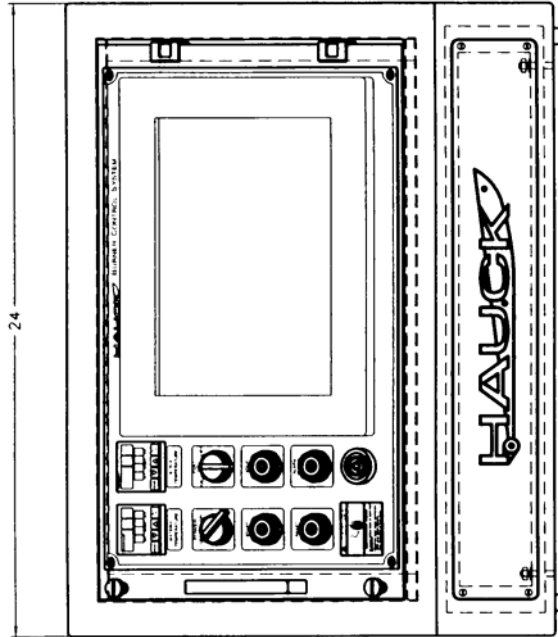

DIMENSIONS

BCS 6000C BURNER CONTROL SYSTEM (Table-Top)

Y7557
(NOT TO SCALE)

(Drop-In on Reverse Side)

In accordance with Hauck's commitment to Total Quality Improvement, Hauck reserves the right to change specifications of products without prior notice.