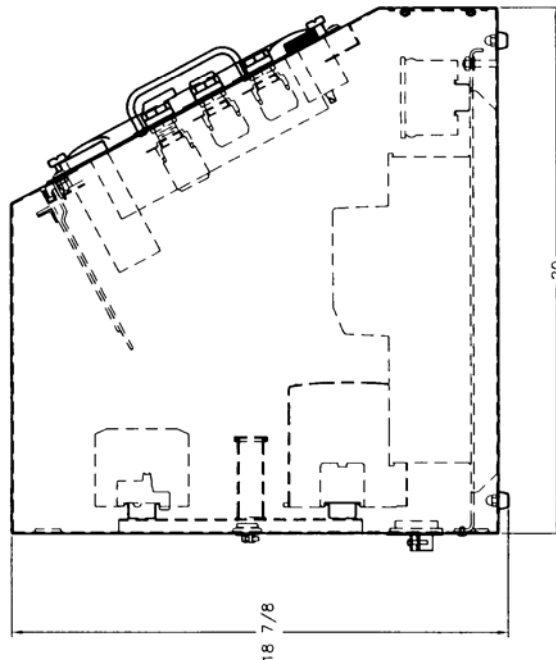

DIMENSIONS

BCS 6000C BURNER CONTROL SYSTEM (Table-Top)

Y7557
(NOT TO SCALE)

(Drop-In on Reverse Side)

In accordance with Hauck's commitment to Total Quality Improvement, Hauck reserves the right to change specifications of products without prior notice.