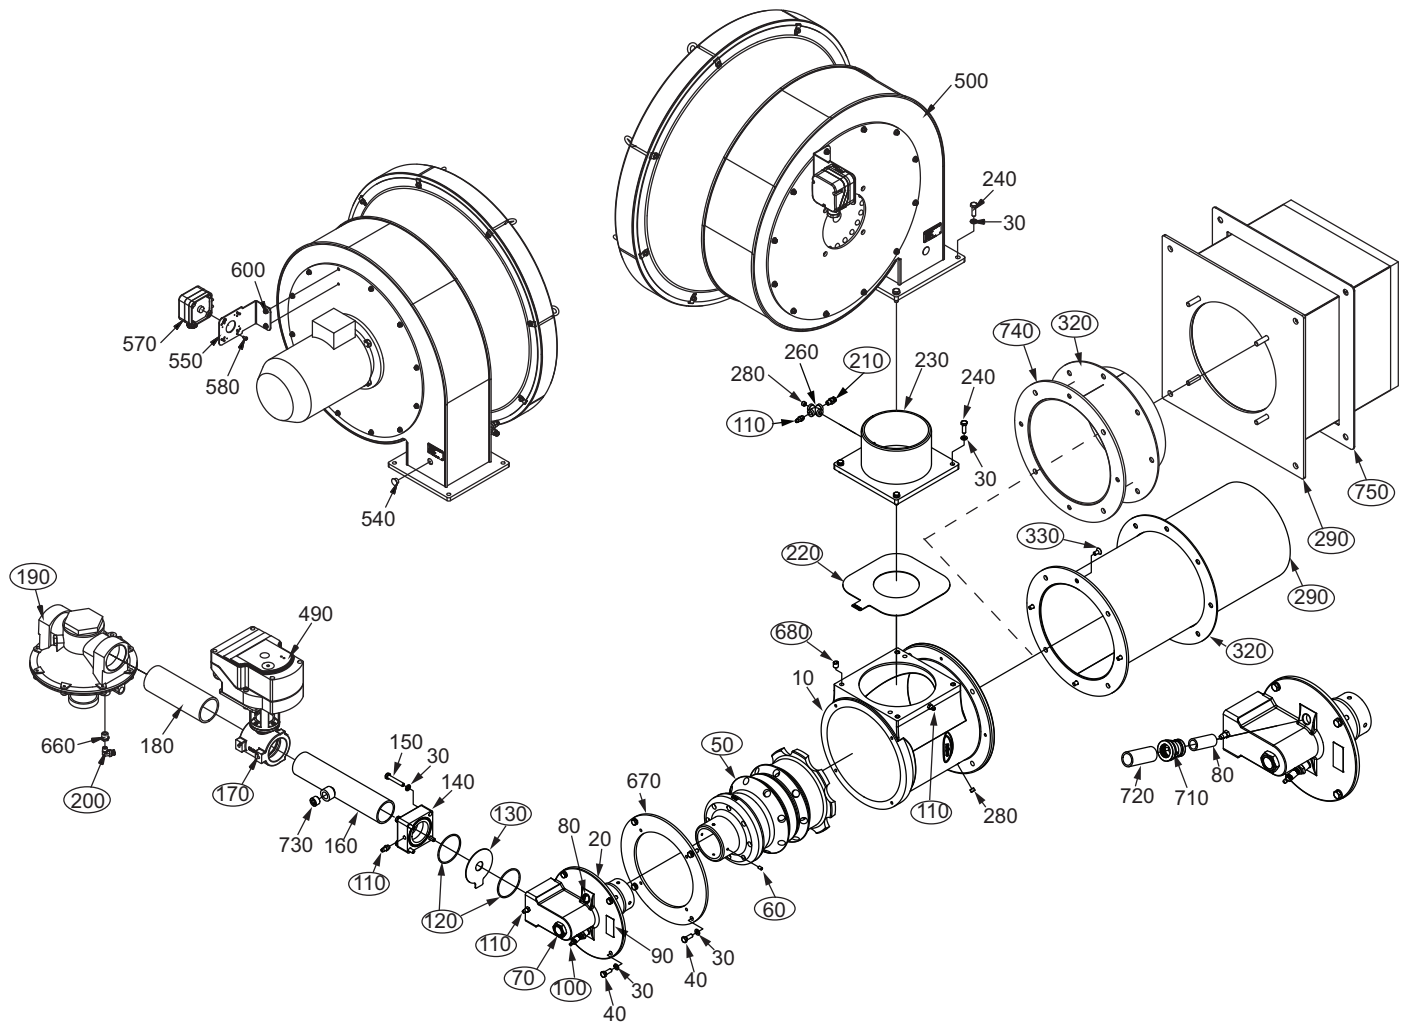

Eclipse ThermAir Burners

Model TA0500

Spare Parts List Edition 08.15

Version 3

○ - Typical Spare Part, for all other items please contact Eclipse.

Ref	Part Number	Description
50	7116-1	Nozzle
60	15885	Set Screw (M6 x 10)
70	13225	Peepsight
100	23045	Igniter
110	13445	Pressure Tap
120	14778	O-Ring for Fuel Orifice Plate (71 mm Diameter)

Ref	Part Number	Description
130	101028144	Propane Orifice Plate (24.5 mm)
130	101028547	Natural Gas Orifice Plate (29.6 mm)
130	14188-42	Butane Orifice Plate (23.0 mm)
170	10062076	Butterfly Valve, IC20/SQM4 (2" NPT)
170	10062097	Butterfly Valve, IC20/SQM4 (2" BSP)

(Continued on next page)

Ref	Part Number	Description
170	101251	Butterfly Valve, PRA/SQM5/M7284 (2" BSP)
170	501204	Butterfly Valve, PRA/SQM5/M7284 (2" NPT)
190	KS03155164	Ratio Regulator (2" NPT)
190	KS03155158	Ratio Regulator (2 Rp)
200	1494	Elbow Fitting for Braided Stainless Steel Impulse Line and Air Switch Line
200	14689	Elbow Fitting for Plastic Impulse Line
200	22085	Elbow Fitting for Stainless Steel Tubing Impulse Line
210	2484	Straight Fitting for Braided Stainless Steel Impulse Line and Air Pressure Switch
210	14506	Straight Fitting for Plastic Impulse Line and Air Pressure Switch
210	22210	Straight Fitting for Stainless Steel Tubing Impulse Line
220	20152-3	Air Orifice Plate (110 mm)
290	10046069	Block & Holder Combustor - Straight
290	101278	Alloy Combustor - Straight
320	20151	Burner to Furnace Wall Mounting Gasket
330	10001	Screw for Alloy Combustor
540	20605	Button Plug
590	24844	Straight Fitting for Braided Stainless Steel Line for Air Pressure Switch
740	100138	Block and Holder Liner - Straight
750	20182	Block and Holder Gasket
N/S	15608	Filter Element (685 mm Diameter)
N/S	30027	Stainless Steel Tubing Impulse Line (915 mm)
N/S	34505	Plastic Impulse Line (915 mm)
N/S	34505	Plastic Air Pressure Switch Line (1220 mm)
N/S	015991-03	Braided Stainless Steel Impulse Line (915 mm)
N/S	015991-04	Braided Stainless Steel Air Pressure Switch Line (1220 mm)