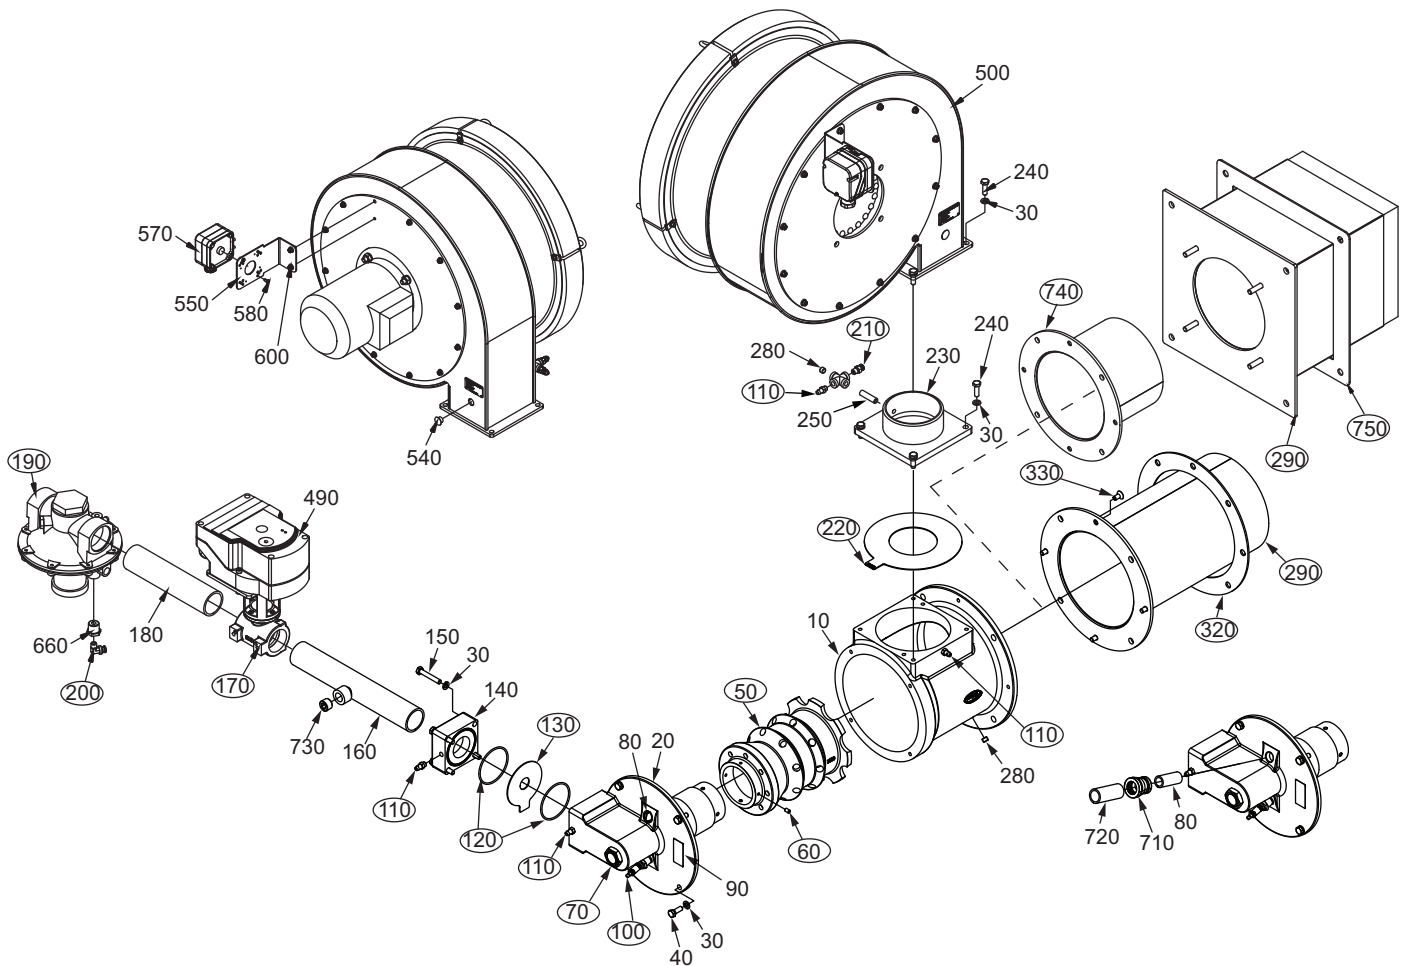

Eclipse ThermAir Burners

Model TA0400

Spare Parts List Edition 08.15

Version 3

○ - Typical Spare Part, for all other items please contact Eclipse.

Ref	Part Number	Description
50	7038-1	Nozzle
60	15885	Set Screw (M6 x 10)
70	13225	Peepsight
100	23045	Igniter
110	13445	Pressure Tap
120	14778	O-Ring for Fuel Orifice Plate (71 mm Diameter)
130	14188-1	Propane Orifice Plate (24 mm)
130	14188-19	Butane Orifice Plate (22.5 mm)

Ref	Part Number	Description
130	14188-20	Natural Gas Orifice Plate (30 mm)
170	10062073	Butterfly Valve, IC20/SQM4 (1.5" BSP)
170	10062095	Butterfly Valve, IC20/SQM4 (1.5" NPT)
170	101250	Butterfly Valve, PRA/SQM5/M7284 (1.5" BSP)
170	501203	Butterfly Valve, PRA/SQM5/M7284 (1.5" NPT)
190	KS03155152	Ratio Regulator (1.5" NPT)

(Continued on next page)

Ref	Part Number	Description
190	KS03155146	Ratio Regulator (1.5 Rp)
200	1494	Elbow Fitting for Braided Stainless Steel Impulse Line and Air Switch Line
200	14689	Elbow Fitting for Plastic Impulse Line
200	22085	Elbow Fitting for Stainless Steel Tubing Impulse Line
210	2484	Straight Fitting for Braided Stainless Steel Impulse Line and Air Pressure Switch
210	14506	Straight Fitting for Plastic Impulse Line and Air Pressure Switch
210	22210	Straight Fitting for Stainless Steel Tubing Impulse Line
220	10039-4	Air Orifice Plate (110 mm)
290	10046070	Block & Holder Combustor - Straight
290	101279	Alloy Combustor - Straight
320	10027	Burner to Furnace Wall Mounting Gasket
330	10001	Screw for Alloy Combustor
540	20605	Button Plug
590	24844	Straight Fitting for Braided Stainless Steel Line for Air Pressure Switch
740	100067	Block and Holder Liner - Straight
750	15242	Block and Holder Gasket
N/S	11128	Filter Element (508 mm Diameter)
N/S	30027	Stainless Steel Tubing Impulse Line (915 mm)
N/S	34505	Plastic Impulse Line (915 mm)
N/S	34505	Plastic Air Pressure Switch Line (1220 mm)
N/S	015991-03	Braided Stainless Steel Impulse Line (915 mm)
N/S	015991-04	Braided Stainless Steel Air Pressure Switch Line (1220 mm)