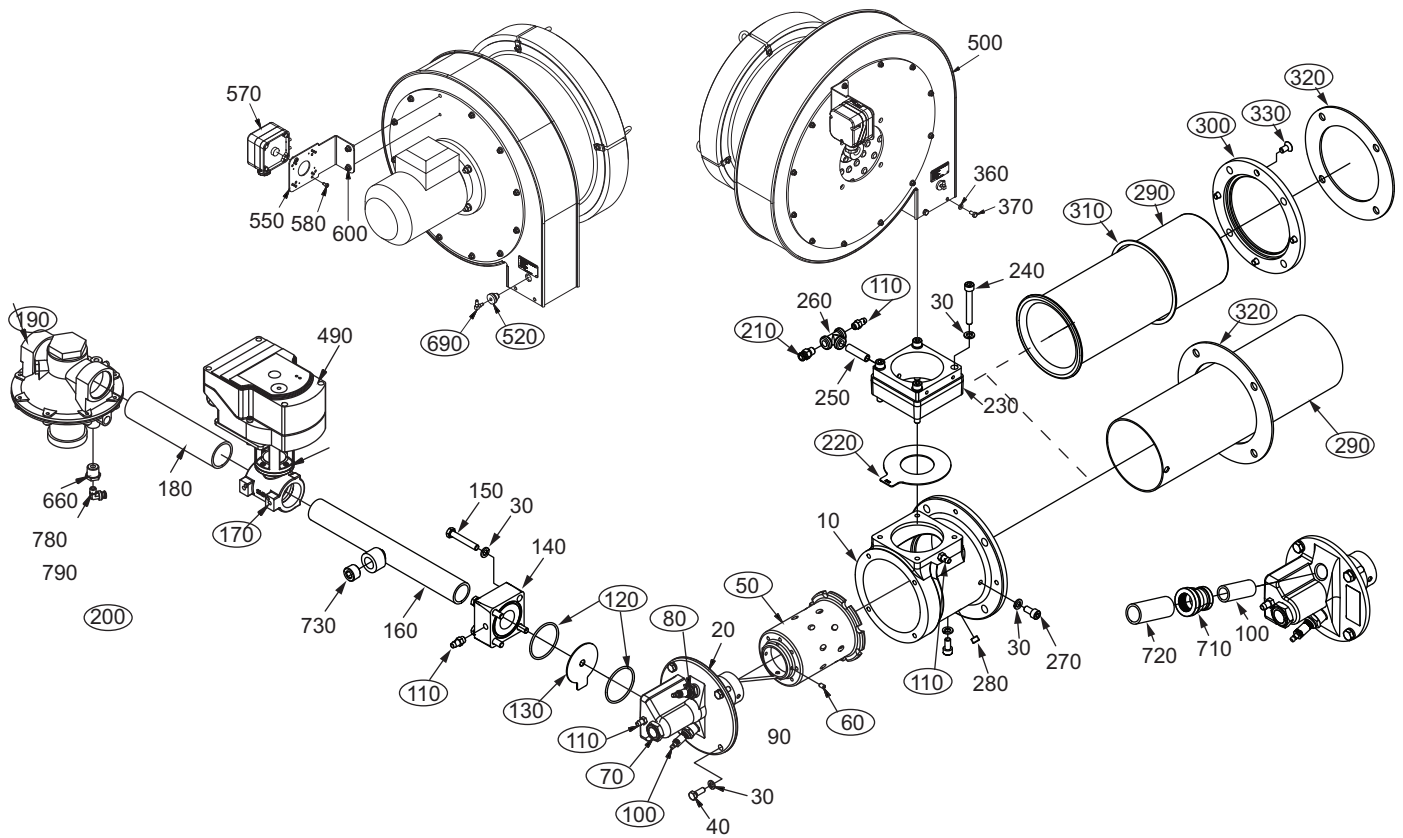

Eclipse ThermAir Burners

Model TA0200

Spare Parts List Edition 08.15

Version 3

○ - Typical Spare Part, for all other items please contact Eclipse.

Ref	Part Number	Description
50	3997-1	Nozzle
60	15885	Set Screw (M6 x 10)
70	10509	Peepsight
100	10019728	Igniter
110	13445	Pressure Tap
120	14778	O-Ring for Fuel Orifice Plate (71 mm Diameter)
130	14188-8	Propane Orifice Plate (16 mm)
130	14188-26	Natural Gas Orifice Plate (20.5 mm)
130	14188-27	Butane Orifice Plate (15 mm)
170	10062073	Butterfly Valve, IC20/SQM4 (1.5" NPT)
170	10062095	Butterfly Valve, IC20/SQM4 (1.5" BSP)

Ref	Part Number	Description
170	101250	Butterfly Valve, PRA/SQM5/M7284 (1.5" B&S)
170	501203	Butterfly Valve, PRA/SQM5/M7284 (1.5" NPT)
190	KS03155152	Ratio Regulator (1.5" NPT)
190	KS03155146	Ratio Regulator (1.5 Rp)
<i>(Continued on next page)</i>		
200	1494	Elbow Fitting for Braided Stainless Steel Impulse Line and Air Switch Line
200	14689	Elbow Fitting for Plastic Impulse Line
200	22085	Elbow Fitting for Stainless Steel Tubing Impulse Line