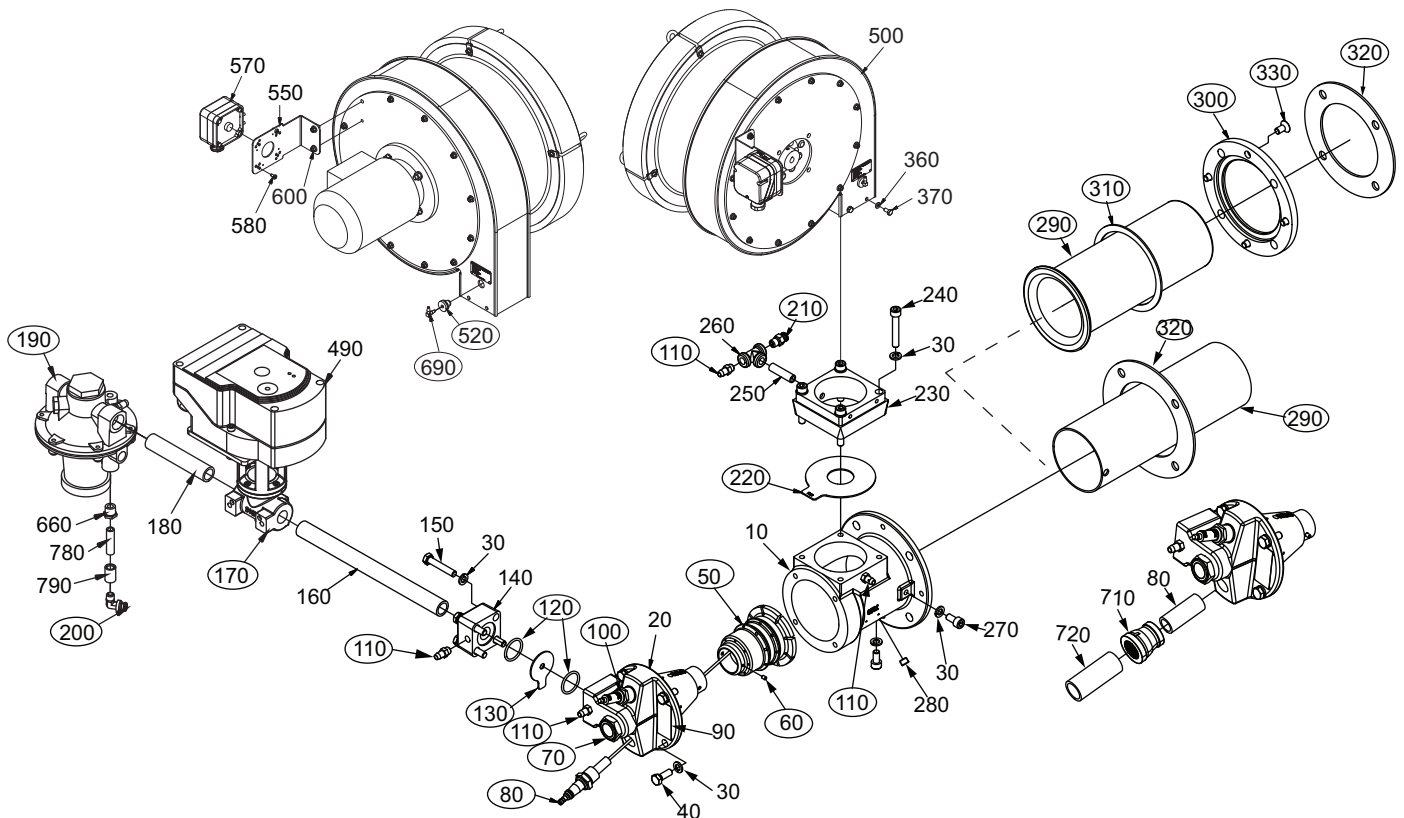

Eclipse ThermAir Burners

Model TA0040

Spare Parts List Edition 08.15

Version 3

○ - Typical Spare Part, for all other items please contact Eclipse.

Ref	Part Number	Description
50	7033-3	Nozzle
60	19969	Set Screw (M4 x 6)
70	10509	Peepsight
80	10002242-1	Flamerod
100	23045	Igniter
110	13445	Pressure Tap
120	14777	O-Ring for Fuel Orifice Plate (26.6 mm Diameter)
130	14191-16	Natural Gas Orifice Plate, 3" Blower (10 mm)
130	14191-22	Butane Orifice Plate, 3" Blower (6.7 mm)
130	14191-23	Propane Orifice Plate, 3" Blower (7.2 mm)
130	14191-32	Natural Gas Orifice Plate, 6" Blower (10.6 mm)

Ref	Part Number	Description
130	14191-34	Propane Orifice Plate, 6" Blower (7.6 mm)
130	14191-13	Butane Orifice Plate, 6" Blower (7.0 mm)
170	10062061	Butterfly Valve, IC20/SQM4 (0.5" NPT)
170	10062088	Butterfly Valve, IC20/SQM4 (0.5" BSP)
170	202081	Butterfly Valve, PRA/SQM5/M7284 (0.5" BSP)
170	501239	Butterfly Valve, PRA/SQM5/M7284 (0.5" NPT)
190	KS03155176	Ratio Regulator (0.5" NPT)
190	KS03155170	Ratio Regulator (0.5 Rp)
200	1494	Elbow Fitting for Braided Stainless Steel Impulse Line and Air Switch Line