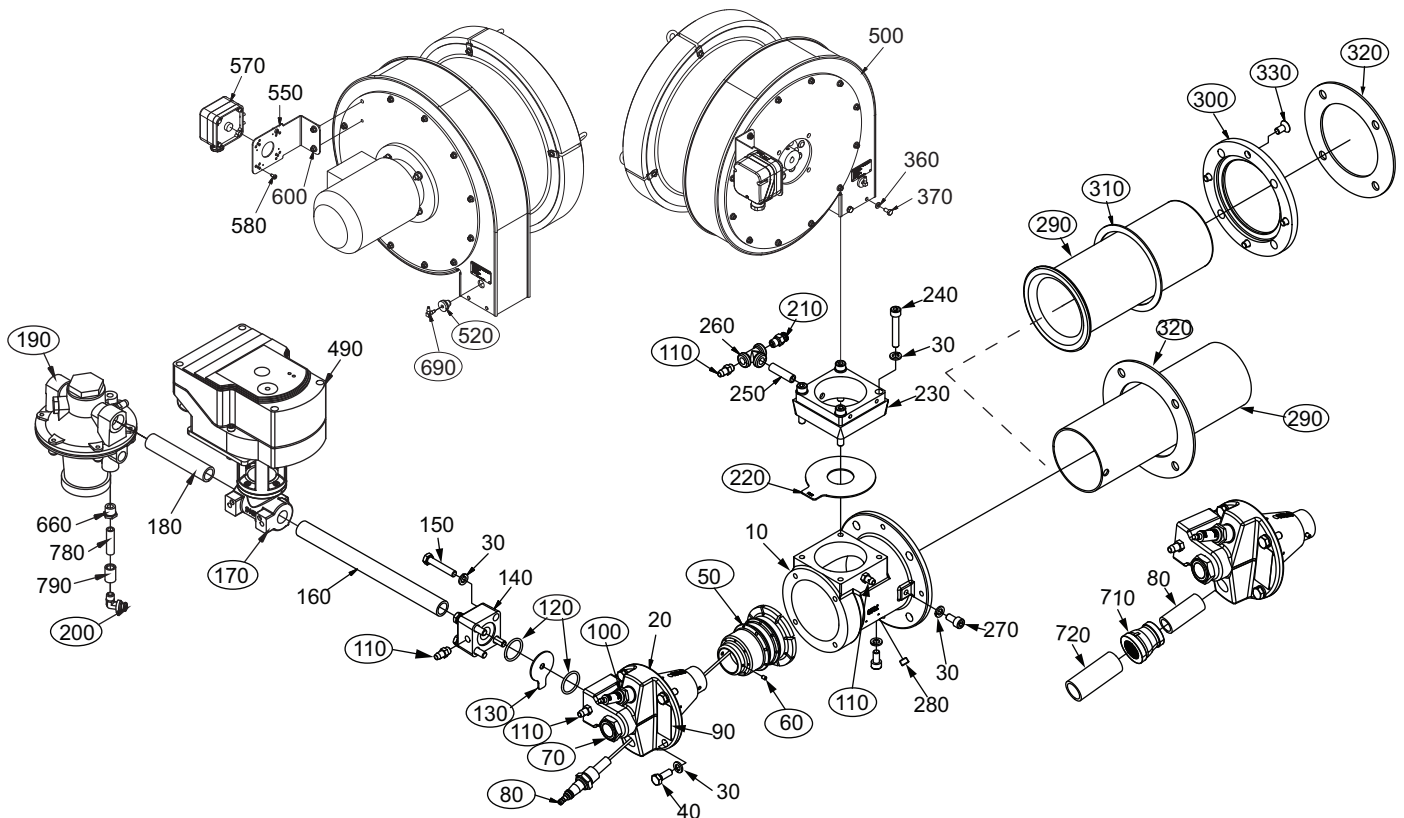

Eclipse ThermAir Burners

Model TA0025

Spare Parts List Edition 08.15

Version 3

○ - Typical Spare Part, for all other items please contact Eclipse.

Ref	Part Number	Description
50	7033-2	Nozzle
60	19969	Set Screw (M4 x 6)
70	10509	Peepsight
80	10002242-1	Flamerod
100	23045	Igniter
110	13445	Pressure Tap
120	14777	O-Ring for Fuel Orifice Plate (26.6 mm Diameter)
130	14191-1	Natural Gas Orifice Plate, 3" Blower (7.6mm)
130	14191-3	Butane Orifice Plate, 3" Blower (5.2 mm)
130	14191-19	Propane Orifice Plate, 3" Blower (5.8 mm)
130	101028333	Natural Gas Orifice Plate, 6" Blower (8.0 mm)

Ref	Part Number	Description
130	14191-41	Propane Orifice Plate, 6" Blower (6.1 mm)
130	14191-14	Butane Orifice Plate, 6" Blower (5.5 mm)
170	10062061	Butterfly Valve, IC20/SQM4 (0.5" NPT)
170	10062088	Butterfly Valve, IC20/SQM4 (0.5" BSP)
170	202081	Butterfly Valve, PRA/SQM5/M7284 (0.5" BSP)
170	501239	Butterfly Valve, PRA/SQM5/M7284 (0.5" NPT)
190	KS03155176	Ratio Regulator (0.5" NPT)
190	KS03155170	Ratio Regulator (0.5 Rp)
200	1494	Elbow Fitting for Braided Stainless Steel Impulse Line and Air Switch Line

(Continued on next page)