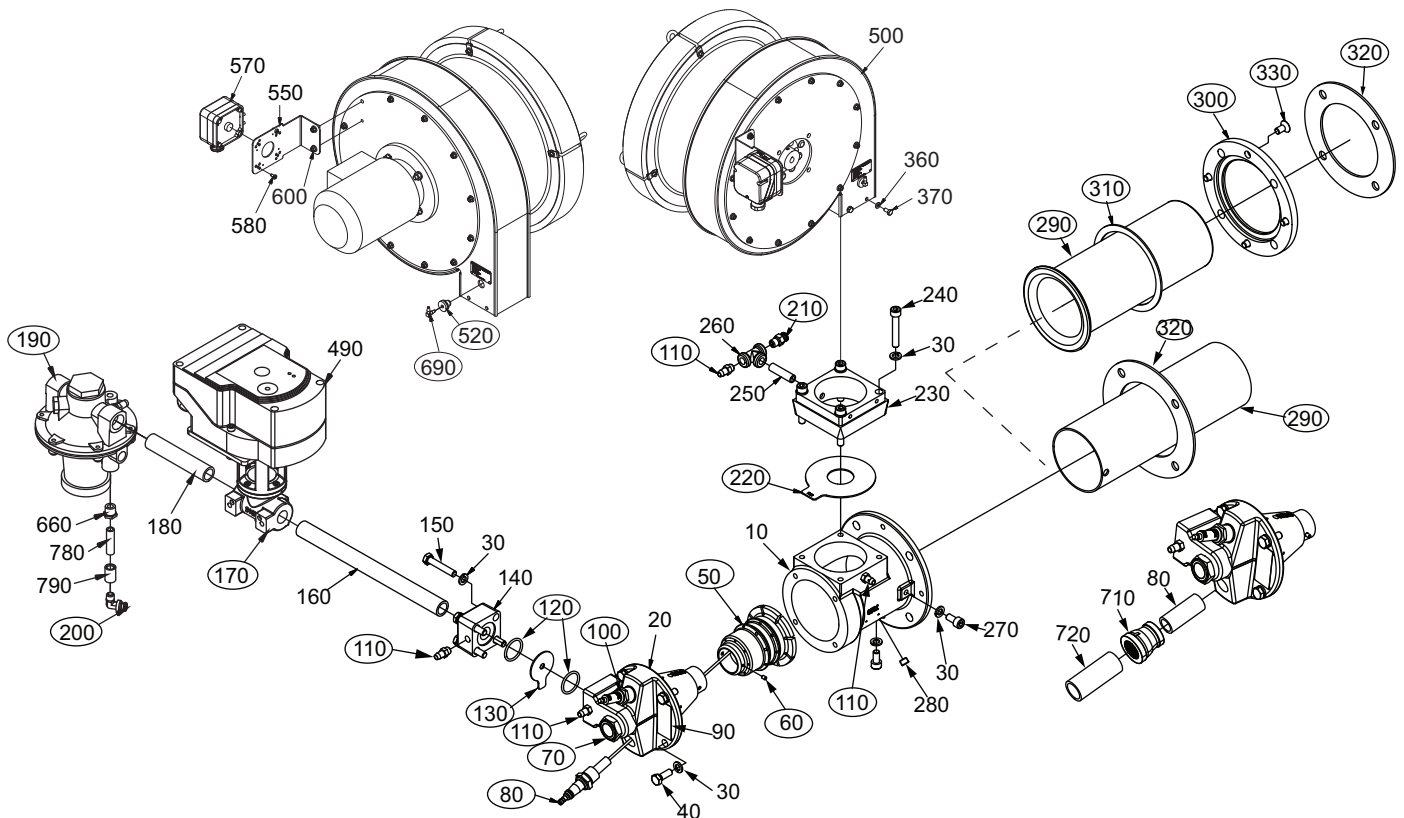

Eclipse ThermAir Burners

Model TA0015

Spare Parts List Edition 08.15

Version 3

○ - Typical Spare Part, for all other items please contact Eclipse.

Ref	Part Number	Description
50	7033-1	Nozzle
60	19969	Set Screw (M4 x 6)
70	10509	Peepsight
80	10002242-1	Flamerod
100	23045	Igniter
110	13445	Pressure Tap
120	14777	O-Ring for Fuel Orifice Plate (26.6 mm Diameter)
130	14191-18	Butane Orifice Plate, 3" Blower (4.2 mm)
130	14191-19	Natural Gas Orifice Plate, 3" Blower (5.8mm)
130	14191-20	Propane Orifice Plate, 3" Blower (4.6 mm)
130	14191-5	Natural Gas Orifice Plate, 6" Blower (6.4 mm)

Ref	Part Number	Description
130	14191-30	Propane Orifice Plate, 6" Blower (5.1 mm)
130	14191-20	Butane Orifice Plate, 6" Blower (4.6 mm)
170	10062061	Butterfly Valve, IC20/SQM4 (0.5" NPT)
170	10062088	Butterfly Valve, IC20/SQM4 (0.5" BSP)
170	202081	Butterfly Valve, PRA/SQM5/M7284 (0.5" BSP)
170	501239	Butterfly Valve, PRA/SQM5/M7284 (0.5" NPT)
190	KS03155176	Ratio Regulator (0.5" NPT)
190	KS03155170	Ratio Regulator (0.5 Rp)
200	1494	Elbow Fitting for Braided Stainless Steel Impulse Line and Air Switch Line