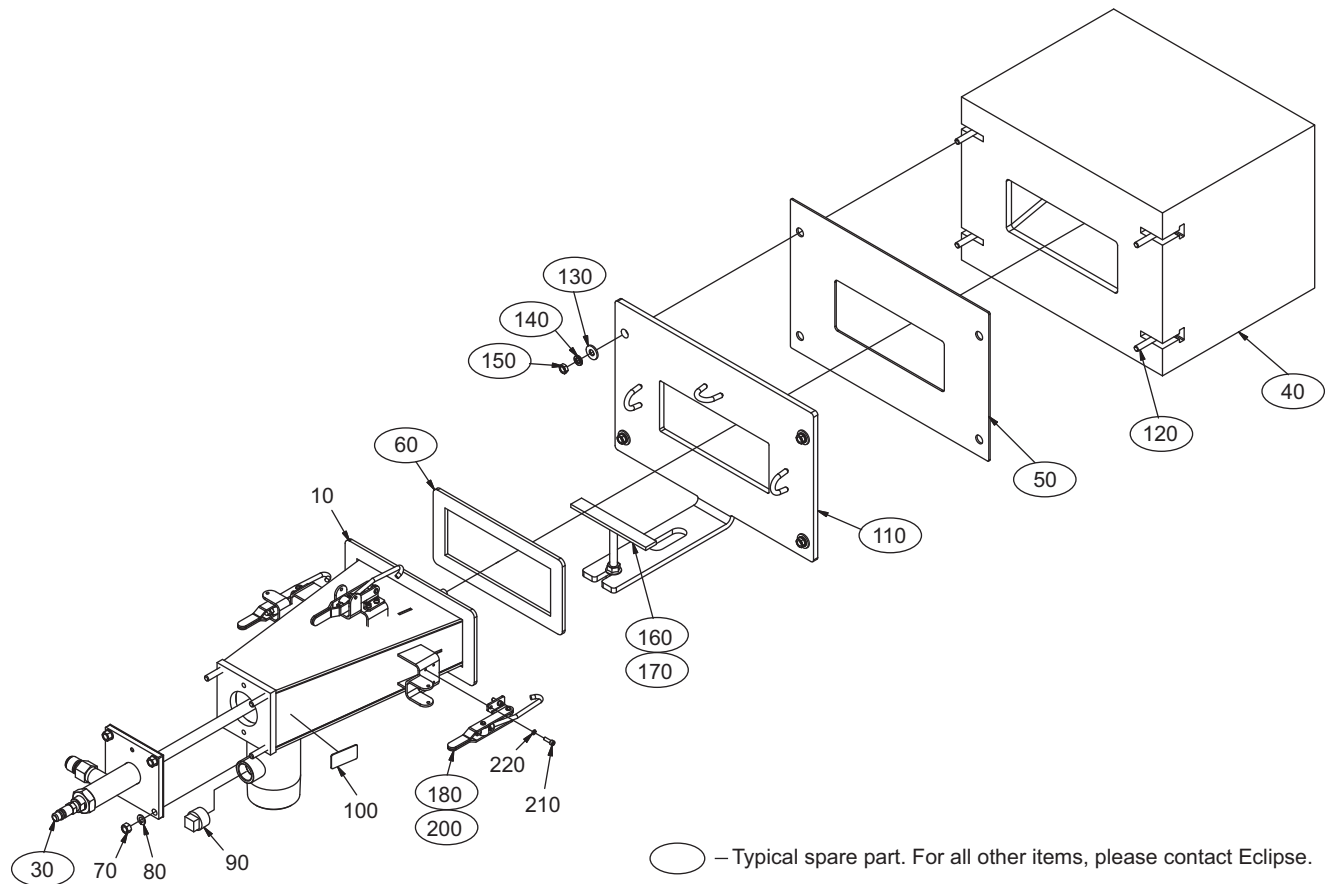

# Eclipse PrimeFire 400 Burners

Spare Parts List 1190-3

3/27/2015

10 MM Btu/h

Version 1.3

Ref.	Part Numbers	Description
30	020845-4	Oil Lance Assembly, With Fittings
30	020845-3	Oil Lance Assembly, Without Fittings
40	020787-2	Refractory Combustor, Jade 50 Dcx
40	020787-1	Refractory Combustor, Zedpave-C
50	020797	Combustor Mounting Flange Gasket
60	020818-2	Mounting Flange Gasket, Burner
110	020804	Burner Block Mounting Flange Assembly
120	A920903556	T-Bolt, 3/8-16 X 3-1/4 inch
130	19267	Flat Washer, 7/16 inch
140	19269	Lock Washer, 3/8 inch

Ref.	Part Numbers	Description
150	016196	Hex Nut, 3/8-16
160	020874-2	Support Stand
170	19898	Lock Nut, 1/2-13
180	018933	Hex Nut, 3/4-10
200	10004027	Sash Chain And Hairpin Assembly
	10006746	Fitting, Compression, 1 inch NPT To 1 inch Tube
	020817-2	Inlet Flange Gasket
	10006748-7	Orifice Assembly, 6.0 mm Bore
	10006748-8	Orifice Assembly, 6.5 mm Bore
	10006748-9	Orifice Assembly, 7.0 mm Bore
	10046484	Peepsight
	10006747	Oxygen Bypass Tube