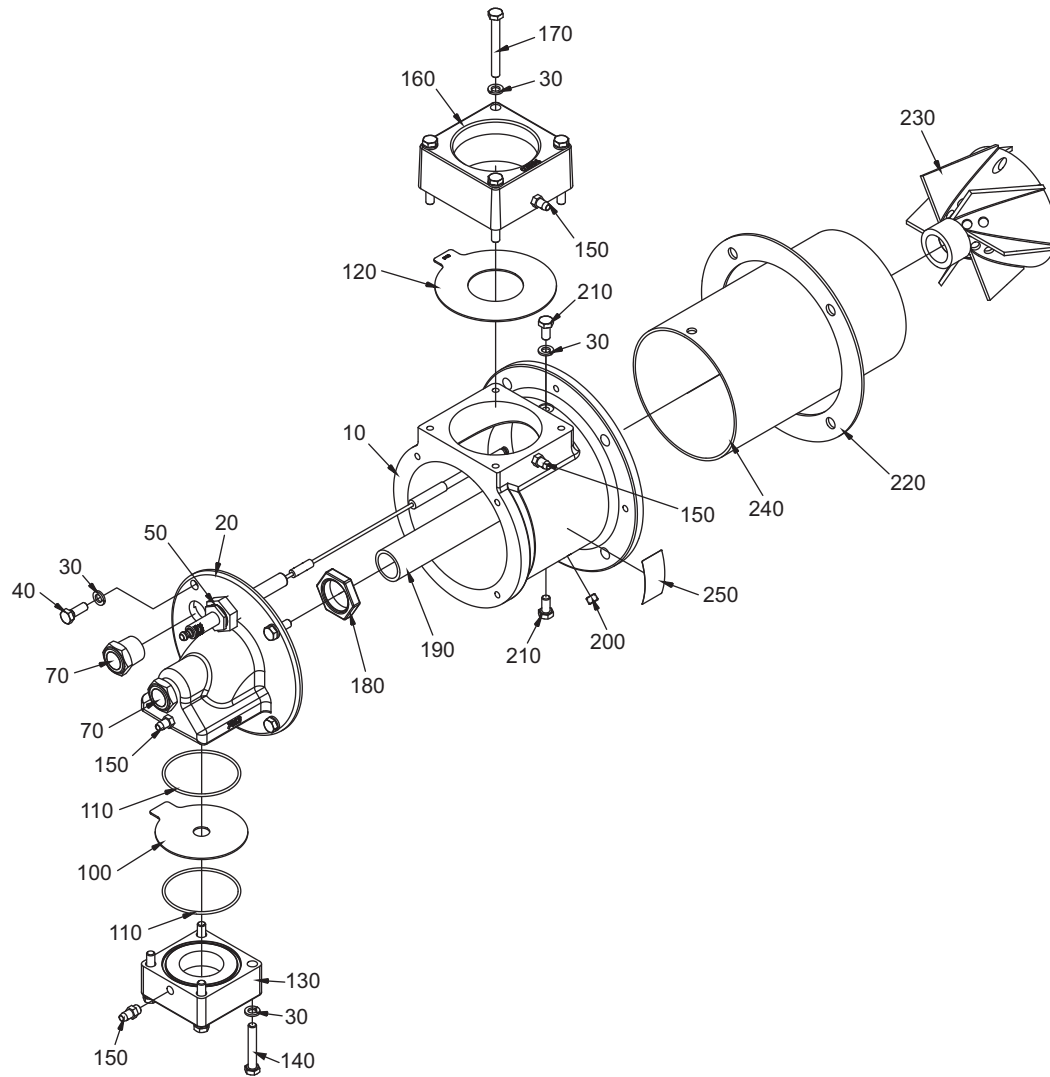

Eclipse Tube Firing Burners

Spare Parts List 159-2
4/19/2013

TFB 200
Version 2.4

Ref	Part Number	Description
50	100640-33	Spark Rod (152mm, 6")
50	100640-34	Spark Rod (178mm, 7")
50	100640-35	Spark Rod (203mm, 8")
50	100640-1	Spark Rod (254mm, 10")
50	100640-2	Spark Rod (279mm, 11")
50	100640-3	Spark Rod (305mm, 12")
50	100640-4	Spark Rod (330mm, 13")
50	100640-5	Spark Rod (356mm, 14")
50	100640-6	Spark Rod (378mm, 15")
50	100640-11	Spark Rod (505mm, 20")

Ref	Part Number	Description
50	100640-15	Spark Rod (606mm, 24")
70	10509	Peepsight
100	14188-7	Gas orifice plate (13mm, 0.50")
100	14188-8	Gas orifice plate (16mm, 0.63")
100	14188-4	Gas orifice plate (18mm, 0.71")
100	14188-6	Gas orifice plate (19mm, 0.75")
100	14188-16	Gas orifice plate (21mm, 0.83")
100	14188-1	Gas orifice plate (24mm, 0.95")
110	14778	Seal, O-ring, Viton, V747

(Continued on next page)

TFB 200 Spare Parts List (*continued*)

Ref	Part Number	Description
120	14802-2	Air orifice plate (54mm, 2.13")
120	14802-4	Air orifice plate (60mm, 2.36")
120	14802-7	Air orifice plate (65mm, 2.56")
120	14802-8	Air orifice plate (70mm, 2.76")
150	13445	Pressure tap
220	14932	Gasket
230	7012	Nozzle