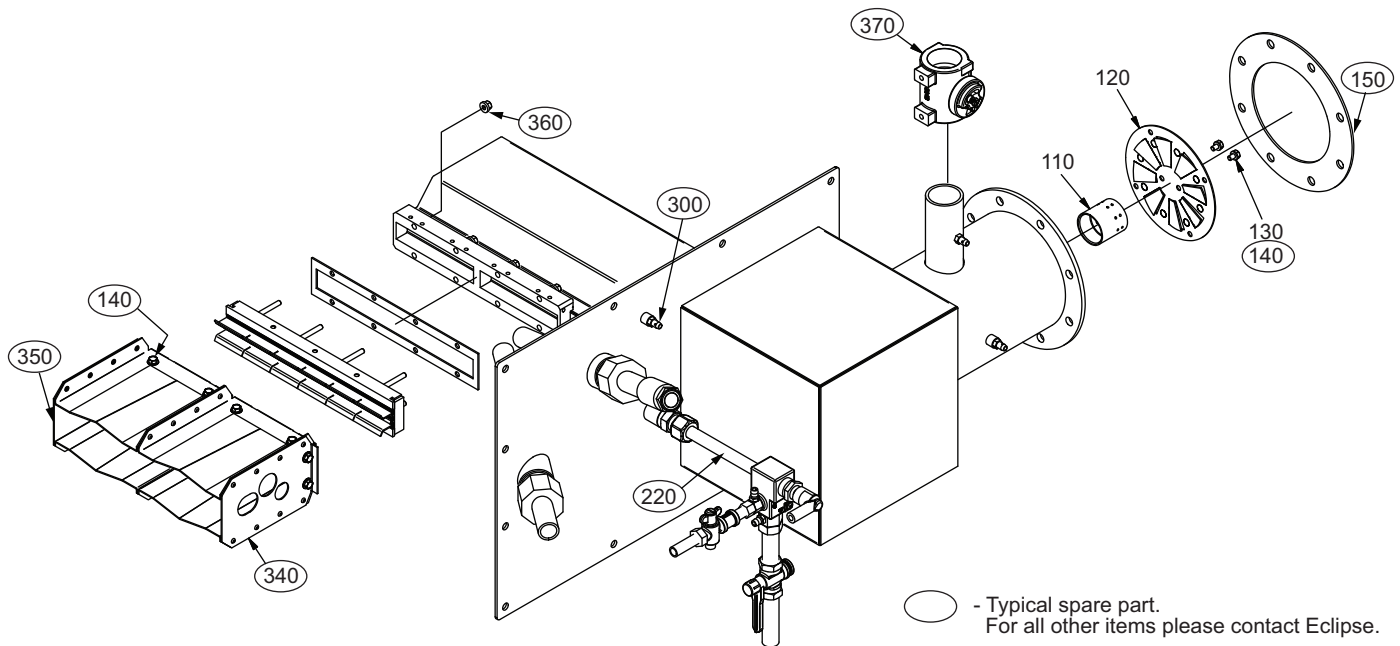

Eclipse Linnox Burners

Model Straight ULE
Spare Parts List Edition 4.12

Version 1

Ref	Part Number	Description
140	15881	Screw M6 x 1 x 12 mm
150	10057270	Linnox Mixer Spool Gasket, HC
150	10057272	Linnox Mixer Spool Gasket, LC
220	10056257	Igniter Pilot, NPT, 400 mm
220	10056258	Igniter Pilot, NPT, 600 mm
220	10056259	Igniter Pilot, NPT, 800 mm
220	10056260	Igniter Pilot, NPT, 1000 mm
220	10056261	Igniter Pilot, NPT, 1200 mm
220	10056443	Igniter Pilot, BSP, 600 mm
220	10056978	Igniter Pilot, BSP, 400 mm
220	10056979	Igniter Pilot, BSP, 800 mm
220	10056980	Igniter Pilot, BSP, 1000 mm
220	10056981	Igniter Pilot, BSP, 1200 mm
300	13445	Pressure Tap
340	10059281	Flame Shield Plate, 26 kW - 158 kW
340	10060553	Flame Shield Plate, 789 kW
340	10060703	Flame Shield Plate, 532 kW
340	10060705	Flame Shield Plate, 400 kW
340	10060707	Flame Shield Plate, 266 kW
350	00.4017119.00	Flame Shield End Plate, 26 kW - 158 kW

Ref	Part Number	Description
350	10060554	Flame Shield End Plate, 789 kW
350	10060704	Flame Shield End Plate, 532 kW
350	10060706	Flame Shield End Plate, 400 kW
350	10060708	Flame Shield End Plate, 266 kW
360	00.9343256.00	Nut
370	501218	Manual Butterfly Valve, 1.5" NPT, Full Port
370	501219	Manual Butterfly Valve, 2" NPT, Full Port
370	101106	Manual Butterfly Valve, Rc1.5" BSPT, Full Port
370	101107	Manual Butterfly Valve, Rc2" BSPT, Full Port