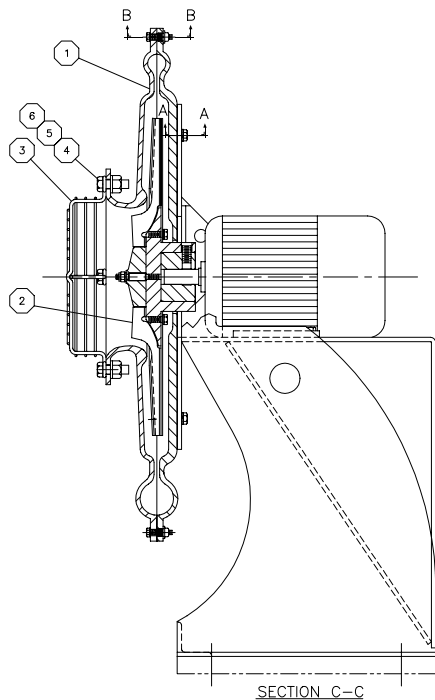

**TURBO BLOWER
TBA SERIES – DIRECT DRIVE**

SECTION A-A

SECTION B-B

SECTION C-C

CY6711

Key

No.	Description	
1	Casing Assembly (2 pcs, Front & Rear)	
2+	Impeller	
3	Intake Guard	
4	Screw, Intake Guard	4 Req'd
5	Washer, Intake Guard	4 Req'd
6	Nut, Intake Guard	4 Req'd
7	Screw, Casing Mounting	8 Req'd