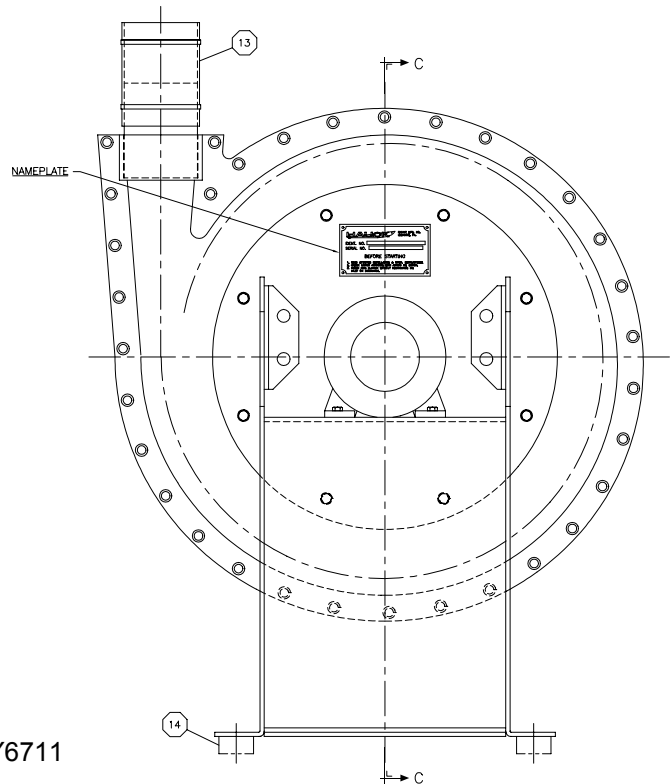

**TURBO BLOWER
TBA SERIES – DIRECT DRIVE**

SECTION A-A

SECTION B-B

SECTION C-C

CY6711

Key

No.	Description	
1	Casing Assembly (2 pcs, Front & Rear)	
2+	Impeller	
3	Intake Guard	
4	Screw, Intake Guard	4 Req'd
5	Washer, Intake Guard	4 Req'd
6	Nut, Intake Guard	4 Req'd
7	Screw, Casing Mounting	8 Req'd