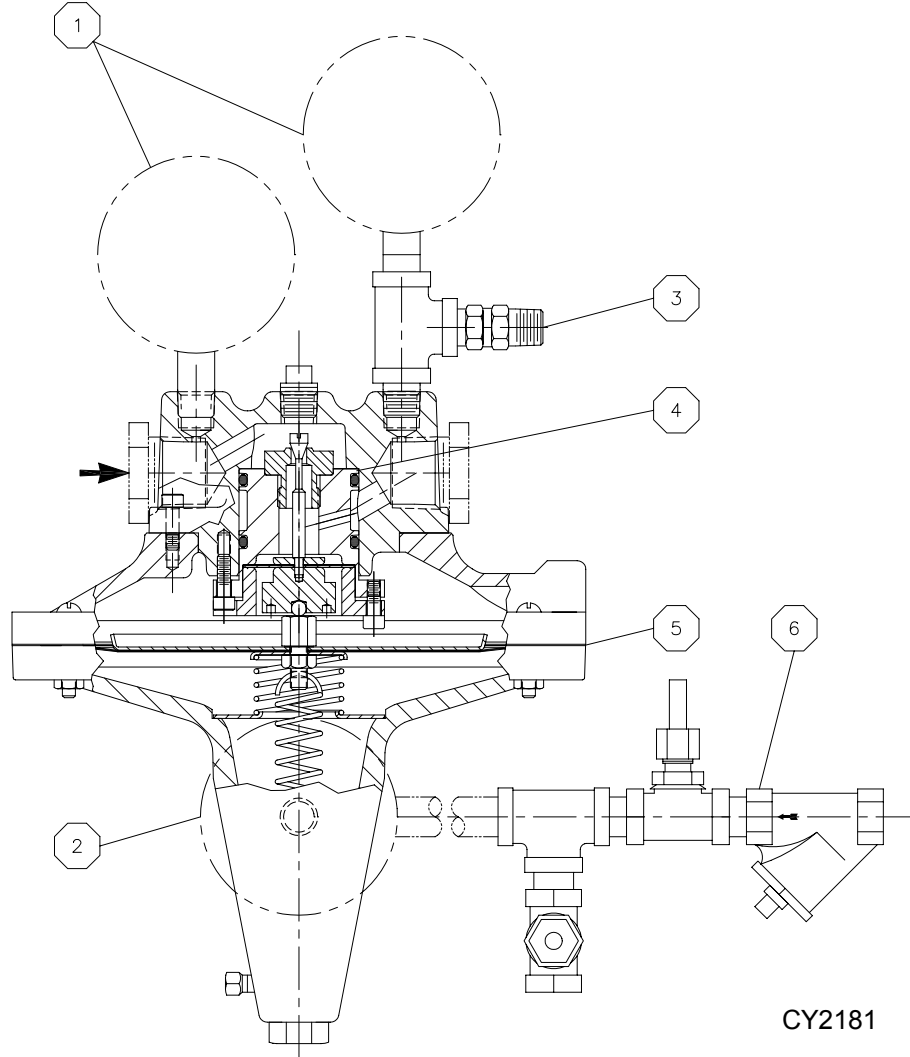

MRO RATIO REGULATORS

Key No.	Description	<u>MRO105F</u>	<u>MRO107C</u>	<u>MRO207C</u>
1*	Gauge, Pressure, 2-1/2" Diameter (0-100 psig) (Optional) 2 Req'd	10878	10878	10878
2*	Gauge, Pressure, 2-1/2" Diameter (0-32 psig) (Optional)	10798	10798	10798
3	Valve, Relief 1/4" NPT	37941x075	37941x075	37941x075
4*	Cartridge Assembly	71051	71052	71053
5*	Diaphragm, Air	4500	4500	4500
6	Filter and Bleed Assembly, Air Impulse (Optional)	401346	401346	401346

* - Recommended Spare Parts