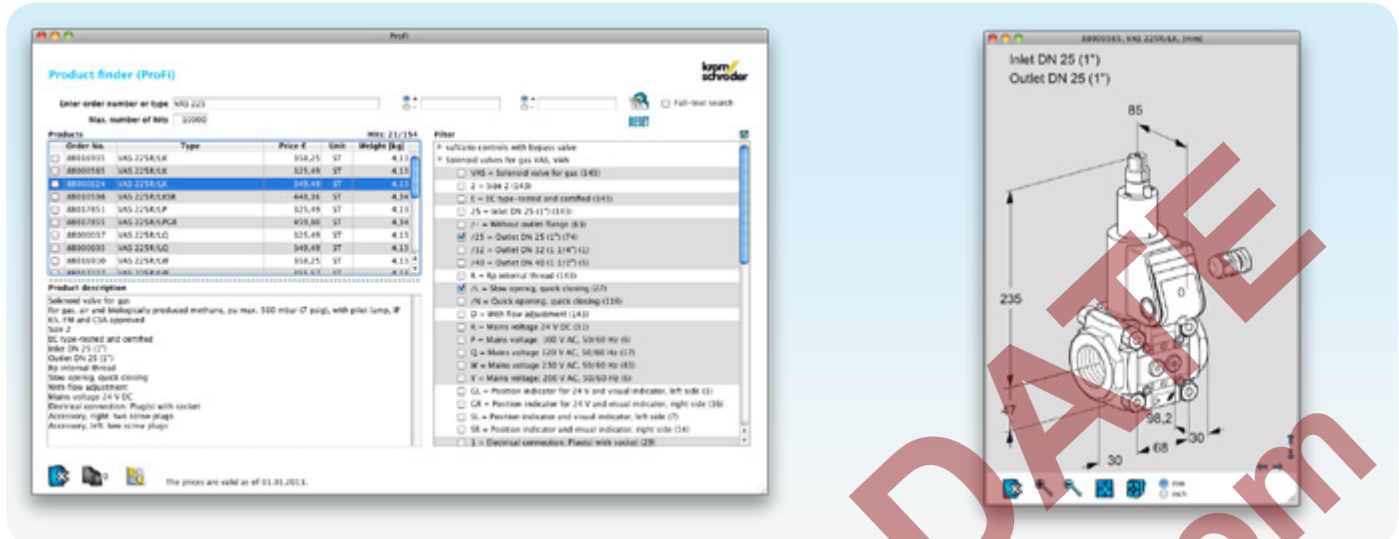

Product finder ProFi

Product brochure · GB
Edition 08.13

- A convenient way to search through 20,000 products
- Filter function to restrict the search results
- Detailed user instructions with animations
- Product drawings with dimensions, switchable between mm and inches
- Product description comparisons, with differences highlighted in red
- Document library (Docuthek) to call up for a selected product

The ProFi user interface

Application

How can I find the right product from a choice of 20,000? ProFi helps you achieve this.

Enter up to 3 search terms, which can be combined; for example, a search for "AKT" + "TAS" will find all manual valves with thermal equipment trip. In the background, a filter is configured to help you to restrict the search further.